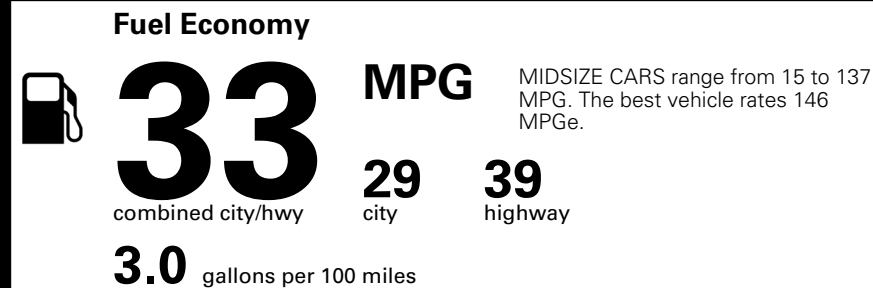

TOTAL MANUFACTURER'S SUGGESTED RETAIL PRICE ▶ \$ 24,485.00

TOTAL ADDITIONAL WEIGHT:

*Additional terms and conditions apply.
 **Kia Connect may be currently unavailable for some Model Year 2022 and newer vehicles sold or purchased in Massachusetts; please see owners.kia.com for more information.
 NOTE: When you purchase this vehicle, Kia America, Inc. collects personal information you provide to the dealership. For information on our collection and use of personal information and your rights, please see our Privacy Policy on www.kia.com.

EPA DOT Fuel Economy and Environment

Gasoline Vehicle

You save \$1,000
 in fuel costs over 5 years compared to the average new vehicle.

Annual fuel cost \$1,500

Actual results will vary for many reasons, including driving conditions and how you drive and maintain your vehicle. The average new vehicle gets 29 MPG and costs \$8,500 to fuel over 5 years. Cost estimates are based on 15,000 miles per year at \$ 3.30 per gallon. MPGe is miles per gasoline gallon equivalent. Vehicle emissions are a significant cause of climate change and smog.