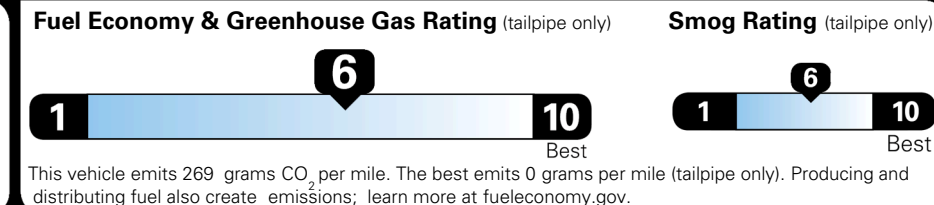

EPA DOT Fuel Economy and Environment

Gasoline Vehicle

You save \$1,000
 in fuel costs over 5 years compared to the average new vehicle.

Annual fuel cost \$1,500

Actual results will vary for many reasons, including driving conditions and how you drive and maintain your vehicle. The average new vehicle gets 29 MPG and costs \$8,500 to fuel over 5 years. Cost estimates are based on 15,000 miles per year at \$ 3.30 per gallon. MPGe is miles per gasoline gallon equivalent. Vehicle emissions are a significant cause of climate change and smog.