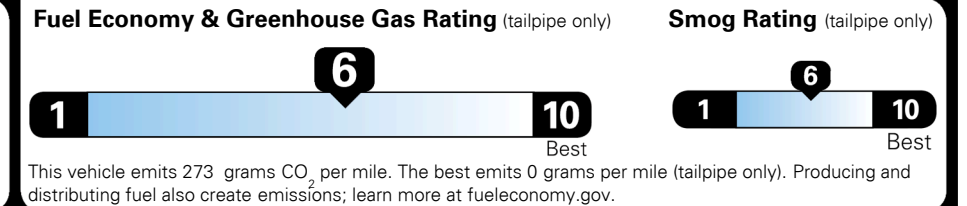

EPA DOT Fuel Economy and Environment

Gasoline Vehicle

You save \$1,500
in fuel costs over 5 years
 compared to the average new vehicle.

Annual fuel cost \$1,600

Actual results will vary for many reasons, including driving conditions and how you drive and maintain your vehicle. The average new vehicle gets 28 MPG and costs \$9,500 to fuel over 5 years. Cost estimates are based on 15,000 miles per year at \$ 3.50 per gallon. MPGe is miles per gasoline gallon equivalent. Vehicle emissions are a significant cause of climate change and smog.