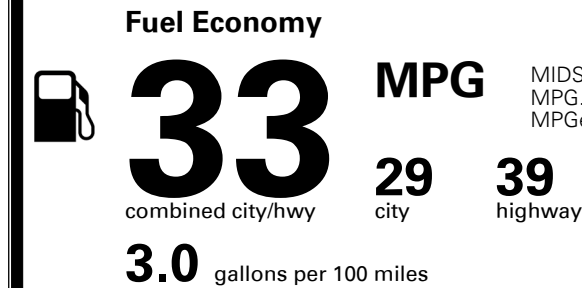

EPA DOT Fuel Economy and Environment

Gasoline Vehicle

You save \$1,500
in fuel costs over 5 years
 compared to the average new vehicle.

Annual fuel cost \$1,600

Actual results will vary for many reasons, including driving conditions and how you drive and maintain your vehicle. The average new vehicle gets 28 MPG and costs \$9,500 to fuel over 5 years. Cost estimates are based on 15,000 miles per year at \$ 3.50 per gallon. MPGe is miles per gasoline gallon equivalent. Vehicle emissions are a significant cause of climate change and smog.