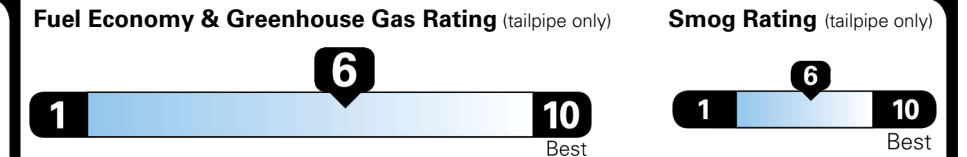

This vehicle emits 269 grams CO₂ per mile. The best emits 0 grams per mile (tailpipe only). Producing and distributing fuel also create emissions; learn more at fueleconomy.gov.

Actual results will vary for many reasons, including driving conditions and how you drive and maintain your vehicle. The average new vehicle gets 29 MPG and costs $8,500 to fuel over 5 years. Cost estimates are based on 15,000 miles per year at $ 3.30 per gallon. MPGe is miles per gasoline gallon equivalent. Vehicle emissions are a significant cause of climate change and smog.

fueleconomy.gov

Calculate personalized estimates and compare vehicles

GOVERNMENT 5-STAR SAFETY RATINGS

Overall Vehicle Score ★★★★★

Based on the combined rating of frontal, side and rollover. Should ONLY be compared to other vehicles of similar size and weight.

Frontal Driver ★★★★★

Crash Passenger ★★★★★

Based on the risk of injury in a frontal impact. Should ONLY be compared to other vehicles of similar size and weight.

Side Front seat ★★★★★

Crash Rear seat ★★★★★

Star ratings based on the risk of injury in a side impact.

Rollover ★★★★★

Star ratings based on the risk of rollover in a single-vehicle crash.

Star ratings range from 1 to 5 stars (★★★★★) with 5 being the highest.

Source: National Highway Traffic Safety Administration (NHTSA).

www.safercar.gov or 1-888-327-4236

Manufacturer's suggested retail price includes Manufacturer's recommended pre-delivery service. License and title fees, state and local taxes and other dealer installed options and accessories are not included in the manufacturer's suggested retail price.

PARTS CONTENT INFORMATION

FOR VEHICLES IN THIS CAR LINE U.S./CANADIAN PARTS CONTENT: 20 %

MAJOR SOURCES OF FOREIGN PARTS:
MEXICO: 45%
KOREA: 30%

NOTE: PARTS CONTENT DOES NOT INCLUDE FINAL ASSEMBLY, DISTRIBUTION, OR OTHER NON-PARTS COSTS.

FOR THIS VEHICLE FINAL ASSEMBLY POINT: PESQUERIA, NL, MEXICO

COUNTRY OF ORIGIN ENGINE (MOTOR): USA

TRANSMISSION: MEXICO