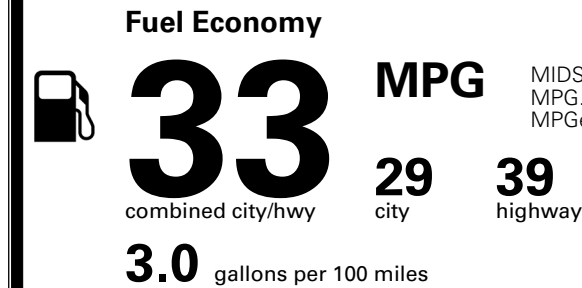

INLAND FREIGHT AND HANDLING \$ 1,245.00

TOTAL MANUFACTURER'S SUGGESTED RETAIL PRICE ▶ \$ 26,130.00

TOTAL ADDITIONAL WEIGHT:

*Additional terms and conditions apply.
 **Kia Connect may be currently unavailable for some Model Year 2022 and newer vehicles sold or purchased in Massachusetts; please see owners.kia.com for more information.
 NOTE: When you purchase this vehicle, Kia America, Inc. collects personal information you provide to the dealership. For information on our collection and use of personal information and your rights, please see our Privacy Policy on www.kia.com.

EPA DOT Fuel Economy and Environment

Gasoline Vehicle

MIDSIZE CARS range from 15 to 139 MPG. The best vehicle rates 146 MPGe.

You save \$1,000
 in fuel costs over 5 years compared to the average new vehicle.