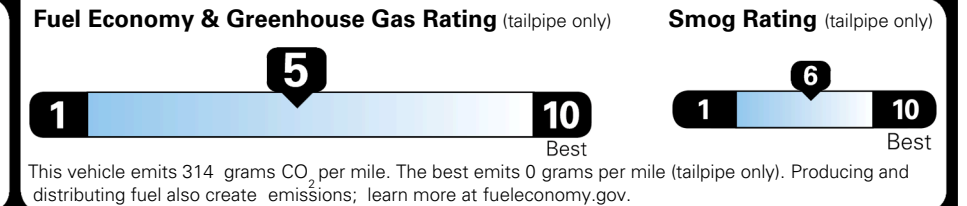

Actual results will vary for many reasons, including driving conditions and how you drive and maintain your vehicle. The average new vehicle gets 29 MPG and costs $8,500 to fuel over 5 years. Cost estimates are based on 15,000 miles per year at $ 3.30 per gallon. MPGe is miles per gasoline gallon equivalent. Vehicle emissions are a significant cause of climate change and smog.

fueleconomy.gov

Calculate personalized estimates and compare vehicles

GOVERNMENT 5-STAR SAFETY RATINGS

Overall Vehicle Score ★ ★ ★ ★ ★

Based on the combined rating of frontal, side and rollover.
Should ONLY be compared to other vehicles of similar size and weight.

Frontal Driver ★ ★ ★ ★ ★

Crash Passenger ★ ★ ★ ★ ★

Based on the risk of injury in a frontal impact.
Should ONLY be compared to other vehicles of similar size and weight.

Side Front seat ★ ★ ★ ★ ★

Crash Rear seat ★ ★ ★ ★ ★

Star ratings based on the risk of injury in a side impact.

Rollover ★ ★ ★ ★ ★

Star ratings based on the risk of rollover in a single-vehicle crash.

Star ratings range from 1 to 5 stars (★★★★★) with 5 being the highest.

Source: National Highway Traffic Safety Administration (NHTSA).

www.safercar.gov or 1-888-327-4236

Manufacturer's suggested retail price includes Manufacturer's recommended pre-delivery service. License and title fees, state and local taxes and other dealer installed options and accessories are not included in the manufacturer's suggested retail price.

PARTS CONTENT INFORMATION

FOR VEHICLES IN THIS CAR LINE U.S./CANADIAN PARTS CONTENT: 20 %

MAJOR SOURCES OF FOREIGN PARTS:
MEXICO: 45%
KOREA: 30%

NOTE: PARTS CONTENT DOES NOT INCLUDE FINAL ASSEMBLY, DISTRIBUTION, OR OTHER NON-PARTS COSTS.

FOR THIS VEHICLE FINAL ASSEMBLY POINT:
PESQUERIA, NL, MEXICO

COUNTRY OF ORIGIN
ENGINE (MOTOR):

USA

TRANSMISSION:

KOREA

*Additional terms and conditions apply.

**Kia Connect may be currently unavailable for some Model Year 2022 and newer vehicles sold or purchased in Massachusetts; please see owners.kia.com for more information.

NOTE: When you purchase this vehicle, Kia America, Inc. collects personal information you provide to the dealership. For information on our collection and use of personal information and your rights, please see our Privacy Policy on www.kia.com.