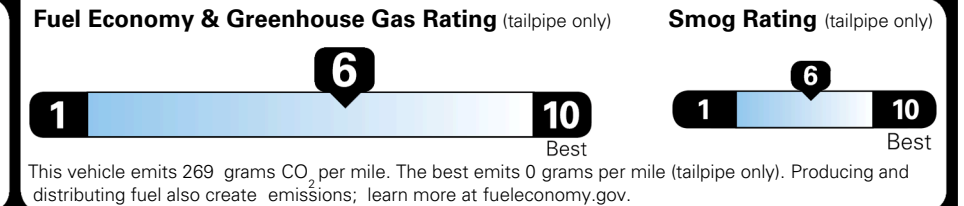

Actual results will vary for many reasons, including driving conditions and how you drive and maintain your vehicle. The average new vehicle gets 29 MPG and costs $8,500 to fuel over 5 years. Cost estimates are based on 15,000 miles per year at $ 3.30 per gallon. MPGe is miles per gasoline gallon equivalent. Vehicle emissions are a significant cause of climate change and smog.

fueleconomy.gov

Calculate personalized estimates and compare vehicles

GOVERNMENT 5-STAR SAFETY RATINGS

Overall Vehicle Score ★ ★ ★ ★ ★

Based on the combined rating of frontal, side and rollover. Should ONLY be compared to other vehicles of similar size and weight.

Frontal Driver ★ ★ ★ ★ ★

Crash Passenger ★ ★ ★ ★ ★

Based on the risk of injury in a frontal impact. Should ONLY be compared to other vehicles of similar size and weight.

Side Front seat ★ ★ ★ ★ ★

Crash Rear seat ★ ★ ★ ★ ★

Star ratings based on the risk of injury in a side impact.

Rollover ★ ★ ★ ★ ★

Star ratings based on the risk of rollover in a single-vehicle crash.

Star ratings range from 1 to 5 stars (★★★★★) with 5 being the highest.

Source: National Highway Traffic Safety Administration (NHTSA).

www.safercar.gov or 1-888-327-4236

Manufacturer's suggested retail price includes Manufacturer's recommended pre-delivery service. License and title fees, state and local taxes and other dealer installed options and accessories are not included in the manufacturer's suggested retail price.

PARTS CONTENT INFORMATION

FOR VEHICLES IN THIS CAR LINE U.S./CANADIAN PARTS CONTENT: 20 %

MAJOR SOURCES OF FOREIGN PARTS:
MEXICO: 45%
KOREA: 30%

NOTE: PARTS CONTENT DOES NOT INCLUDE FINAL ASSEMBLY, DISTRIBUTION, OR OTHER NON-PARTS COSTS.

FOR THIS VEHICLE FINAL ASSEMBLY POINT: PESQUERIA, NL, MEXICO

COUNTRY OF ORIGIN

ENGINE (MOTOR): USA

TRANSMISSION: MEXICO