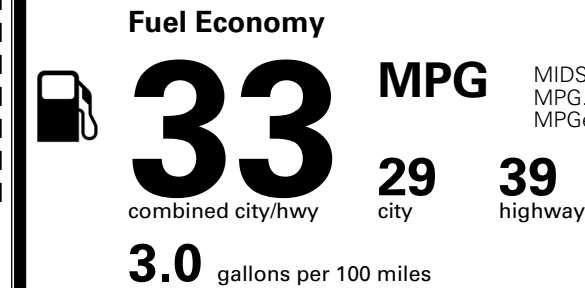

EPA DOT Fuel Economy and Environment

Gasoline Vehicle

MIDSIZE CARS range from 15 to 139 MPG. The best vehicle rates 146 MPGe.

You save $1,000
in fuel costs over 5 years compared to the average new vehicle.

Annual fuel cost $1,500