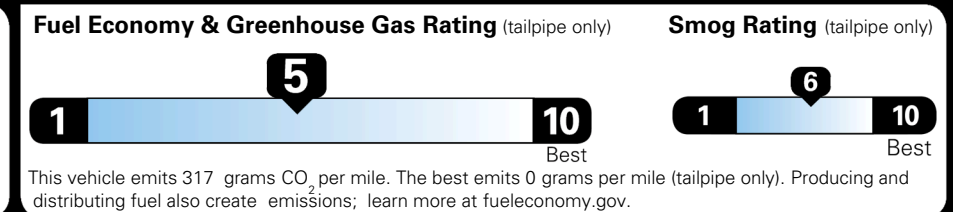

TOTAL ADDITIONAL WEIGHT: 10.4

EPA DOT Fuel Economy and Environment

Gasoline Vehicle

You spend \$250 more in fuel costs over 5 years compared to the average new vehicle.

Annual fuel cost \$1,750

Actual results will vary for many reasons, including driving conditions and how you drive and maintain your vehicle. The average new vehicle gets 29 MPG and costs \$8,500 to fuel over 5 years. Cost estimates are based on 15,000 miles per year at \$ 3.30 per gallon. MPGe is miles per gasoline gallon equivalent. Vehicle emissions are a significant cause of climate change and smog.