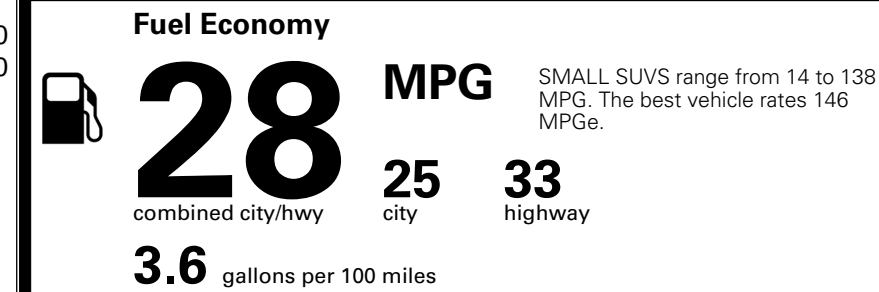

MSRP INCLUDING OPTIONS

\$ 29,100.00

INLAND FREIGHT AND HANDLING

\$ 1,495.00

TOTAL MANUFACTURER'S SUGGESTED RETAIL PRICE ►

\$ 30,595.00

*Additional terms and conditions apply.
 **Kia Connect may be currently unavailable for some Model Year 2022 and newer vehicles sold or purchased in Massachusetts; please see owners.kia.com for more information.
 NOTE: When you purchase this vehicle, Kia America, Inc. collects personal information you provide to the dealership. For information on our collection and use of personal information and your rights, please see our Privacy Policy on www.kia.com.

TOTAL ADDITIONAL WEIGHT: 10.4

EPA DOT Fuel Economy and Environment

Gasoline Vehicle

You spend \$250 more in fuel costs over 5 years compared to the average new vehicle.

Annual fuel cost \$1,750

Actual results will vary for many reasons, including driving conditions and how you drive and maintain your vehicle. The average new vehicle gets 29 MPG and costs \$8,500 to fuel over 5 years. Cost estimates are based on 15,000 miles per year at \$ 3.30 per gallon. MPGe is miles per gasoline gallon equivalent. Vehicle emissions are a significant cause of climate change and smog.