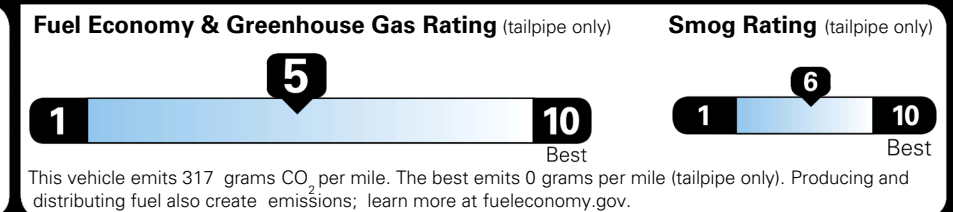

MSRP INCLUDING OPTIONS \$ 29,070.00

INLAND FREIGHT AND HANDLING \$ 1,495.00

TOTAL MANUFACTURER'S SUGGESTED RETAIL PRICE ► \$ 30,565.00

TOTAL ADDITIONAL WEIGHT: 7.5

*Additional terms and conditions apply.
 **Kia Connect may be currently unavailable for some Model Year 2022 and newer vehicles sold or purchased in Massachusetts; please see owners.kia.com for more information.
 NOTE: When you purchase this vehicle, Kia America, Inc. collects personal information you provide to the dealership. For information on our collection and use of personal information and your rights, please see our Privacy Policy on www.kia.com.

EPA DOT Fuel Economy and Environment

Gasoline Vehicle

You spend \$250 more in fuel costs over 5 years
 compared to the average new vehicle.

Annual fuel cost \$1,750

Actual results will vary for many reasons, including driving conditions and how you drive and maintain your vehicle. The average new vehicle gets 29 MPG and costs \$8,500 to fuel over 5 years. Cost estimates are based on 15,000 miles per year at \$ 3.30 per gallon. MPGe is miles per gasoline gallon equivalent. Vehicle emissions are a significant cause of climate change and smog.