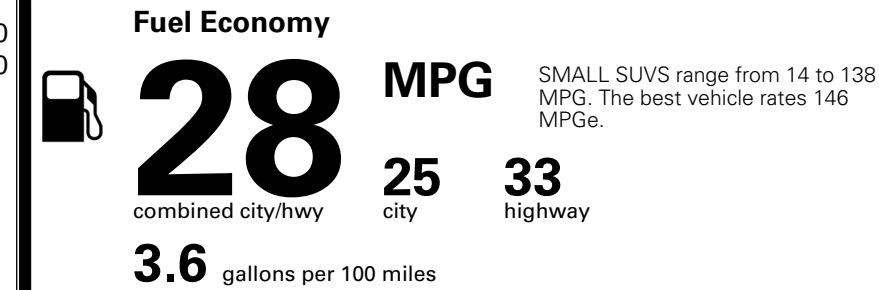

MSRP INCLUDING OPTIONS \$ 29,070.00

INLAND FREIGHT AND HANDLING \$ 1,495.00

TOTAL MANUFACTURER'S SUGGESTED RETAIL PRICE ► \$ 30,565.00

TOTAL ADDITIONAL WEIGHT: 7.5

*Additional terms and conditions apply.
 **Kia Connect may be currently unavailable for some Model Year 2022 and newer vehicles sold or purchased in Massachusetts; please see owners.kia.com for more information.
 NOTE: When you purchase this vehicle, Kia America, Inc. collects personal information you provide to the dealership. For information on our collection and use of personal information and your rights, please see our Privacy Policy on www.kia.com.

EPA DOT Fuel Economy and Environment

Gasoline Vehicle

You spend \$250 more in fuel costs over 5 years
 compared to the average new vehicle.

Annual fuel cost \$1,750

Actual results will vary for many reasons, including driving conditions and how you drive and maintain your vehicle. The average new vehicle gets 29 MPG and costs \$8,500 to fuel over 5 years. Cost estimates are based on 15,000 miles per year at \$ 3.30 per gallon. MPGe is miles per gasoline gallon equivalent. Vehicle emissions are a significant cause of climate change and smog.