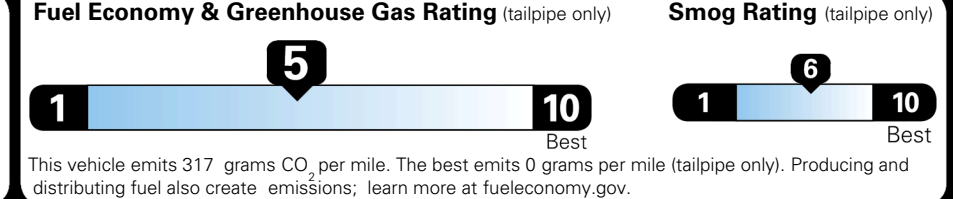

Actual results will vary for many reasons, including driving conditions and how you drive and maintain your vehicle. The average new vehicle gets 29 MPG and costs $8,500 to fuel over 5 years. Cost estimates are based on 15,000 miles per year at $ 3.30 per gallon. MPGe is miles per gasoline gallon equivalent. Vehicle emissions are a significant cause of climate change and smog.

fueleconomy.gov
Calculate personalized estimates and compare vehicles