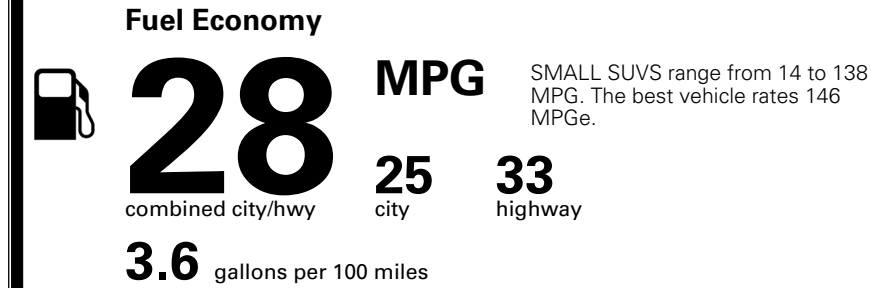

MSRP INCLUDING OPTIONS \$ 32,635.00

INLAND FREIGHT AND HANDLING \$ 1,495.00

TOTAL MANUFACTURER'S SUGGESTED RETAIL PRICE ▶ \$ 34,130.00

\$ 30,590.00

EPA DOT Fuel Economy and Environment

Gasoline Vehicle

You spend \$250 more in fuel costs over 5 years compared to the average new vehicle.