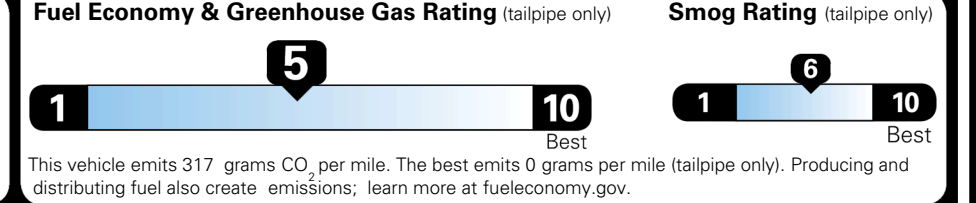

Gasoline Vehicle

You spend $250 more in fuel costs over 5 years compared to the average new vehicle.

Annual fuel cost $1,750