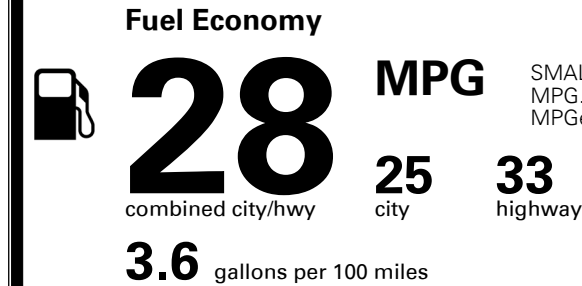

TOTAL ADDITIONAL WEIGHT: 36.9

EPA DOT Fuel Economy and Environment

SMALL SUVs range from 14 to 125 MPG. The best vehicle rates 146 MPGe.

Gasoline Vehicle

You spend \$250 more in fuel costs over 5 years compared to the average new vehicle.