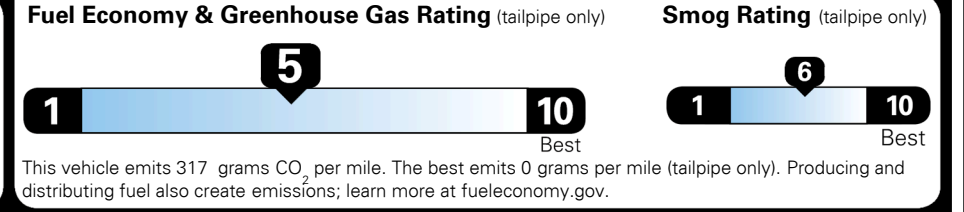

Actual results will vary for many reasons, including driving conditions and how you drive and maintain your vehicle. The average new vehicle gets 29 MPG and costs $8,500 to fuel over 5 years. Cost estimates are based on 15,000 miles per year at $ 3.30 per gallon. MPGe is miles per gasoline gallon equivalent. Vehicle emissions are a significant cause of climate change and smog.

fueleconomy.gov
Calculate personalized estimates and compare vehicles