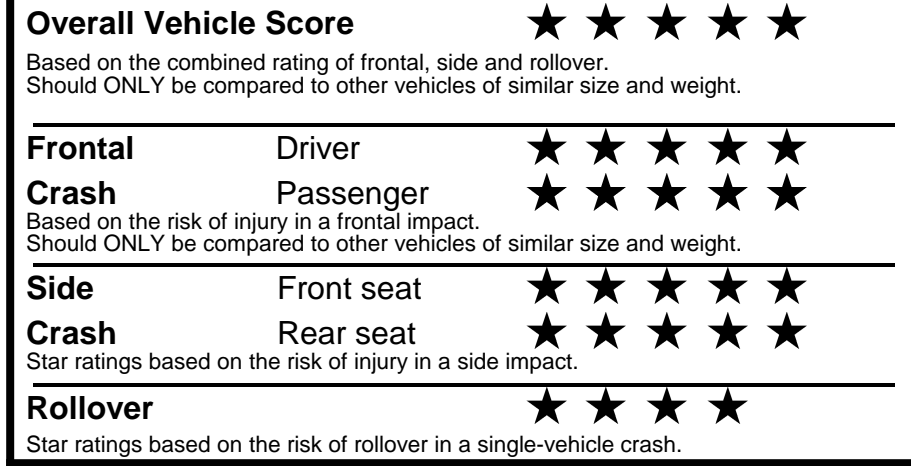

GOVERNMENT 5-STAR SAFETY RATINGS

Star ratings range from 1 to 5 stars (★★★★★) with 5 being the highest.
Source: National Highway Traffic Safety Administration (NHTSA).
www.safercar.gov or 1-888-327-4236

Manufacturer's suggested retail price includes Manufacturer's recommended pre-delivery service. License and title fees, state and local taxes and other dealer installed options and accessories are not included in the manufacturer's suggested retail price.

PARTS CONTENT INFORMATION

FOR VEHICLES IN THIS CAR LINE U.S./CANADIAN PARTS CONTENT: 55 %

MAJOR SOURCES OF FOREIGN PARTS: KOREA: 30%

NOTE: PARTS CONTENT DOES NOT INCLUDE FINAL ASSEMBLY, DISTRIBUTION, OR OTHER NON-PARTS COSTS.

FOR THIS VEHICLE FINAL ASSEMBLY POINT: WEST POINT, GA, USA

COUNTRY OF ORIGIN ENGINE (MOTOR): USA

TRANSMISSION: USA