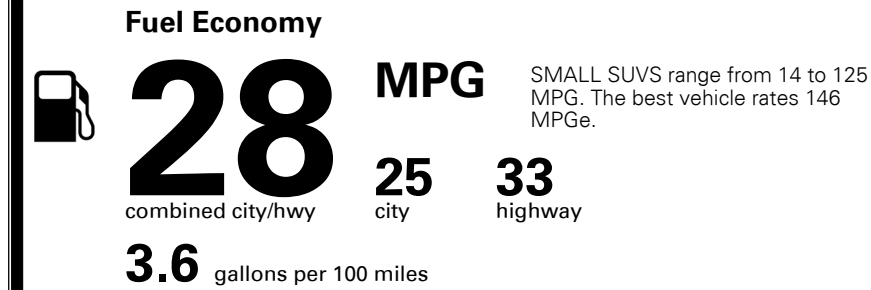

$ 36,290.00

COMPARE SX-PRESTIGE FWD FEATURES

Added to/in place of standard SX FWD features

- 19" Alloy Wheels
- LED Fog Lights
- Blind-Spot View Monitor
- Surround View Monitor
- Parking Collision-Avoidance Assist - Reverse
- Parking Distance Warning - Side
- Power Front Passenger Seat
- Ventilated Front Seats
- Heated Steering Wheel
- Smartphone Digital Key* (Requires Kia Connect**)

Included
Included
Included
Included
Included
Included
Included
Included
Included
Included

ADDITIONAL INSTALLED EQUIPMENT:

(In addition to or in place of standard features)

- All Weather Floor Mats
- Cross Bars
- Carpeted Floor Mats
- Cargo Cover
- Carpet Cargo Mat w/Seatback Protection
- Wheel Locks

$200.00
$360.00
$180.00
$190.00
$130.00
$75.00

MSRP INCLUDING OPTIONS

$ 37,425.00

INLAND FREIGHT AND HANDLING

$ 1,395.00

TOTAL MANUFACTURER'S SUGGESTED RETAIL PRICE ▶

$ 38,820.00

*Additional terms and conditions apply.
**Kia Connect may be currently unavailable for some Model Year 2022 and newer vehicles sold or purchased in Massachusetts; please see owners.kia.com for more information.
NOTE: When you purchase this vehicle, Kia America, Inc. collects personal information you provide to the dealership. For information on our collection and use of personal information and your rights, please see our Privacy Policy on www.kia.com.

TOTAL ADDITIONAL WEIGHT: 37.1

EPA DOT Fuel Economy and Environment

Gasoline Vehicle

You spend **$250** more in fuel costs over 5 years compared to the average new vehicle.

Annual fuel cost **$1,750**