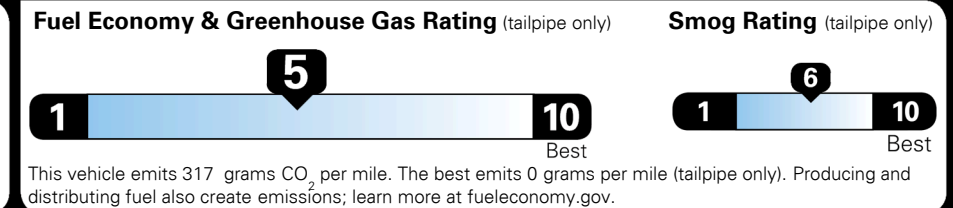

TOTAL ADDITIONAL WEIGHT: 37.1

EPA DOT Fuel Economy and Environment

Gasoline Vehicle

You spend **\$250** more in fuel costs over 5 years compared to the average new vehicle.

Annual fuel cost **\$1,750**

Actual results will vary for many reasons, including driving conditions and how you drive and maintain your vehicle. The average new vehicle gets 29 MPG and costs \$8,500 to fuel over 5 years. Cost estimates are based on 15,000 miles per year at \$ 3.30 per gallon. MPGe is miles per gasoline gallon equivalent. Vehicle emissions are a significant cause of climate change and smog.