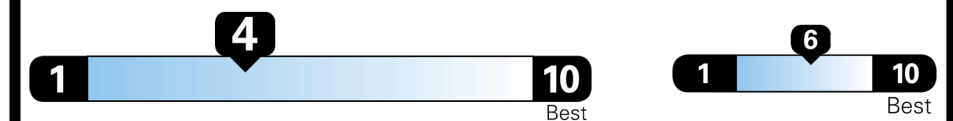

Fuel Economy & Greenhouse Gas Rating (tailpipe only) Smog Rating (tailpipe only)

This vehicle emits 395 grams CO₂ per mile. The best emits 0 grams per mile (tailpipe only). Producing and distributing fuel also create emissions; learn more at fueleconomy.gov.

Actual results will vary for many reasons, including driving conditions and how you drive and maintain your vehicle. The average new vehicle gets 29 MPG and costs $8,000 to fuel over 5 years. Cost estimates are based on 15,000 miles per year at $ 3.10 per gallon. MPGe is miles per gasoline gallon equivalent. Vehicle emissions are a significant cause of climate change and smog.

fueleconomy.gov

Calculate personalized estimates and compare vehicles