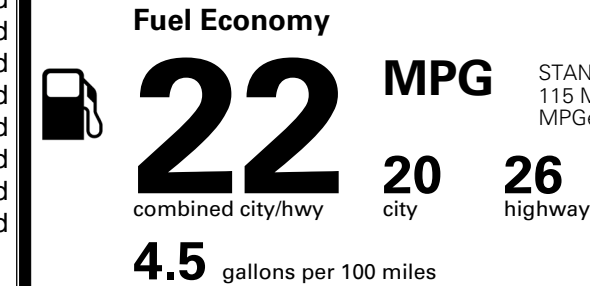

EPA DOT Fuel Economy and Environment

Gasoline Vehicle

STANDARD SUVs range from 13 to 115 MPG. The best vehicle rates 146 MPGe.

You spend
$2,500
more in fuel costs
over 5 years
compared to the
average new vehicle.

Annual fuel cost
$2,100