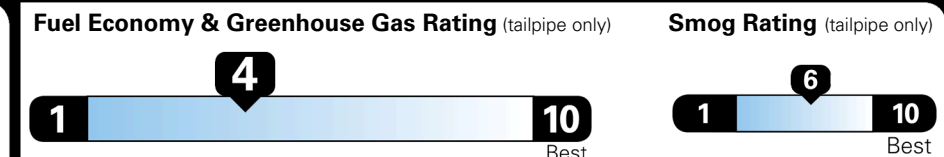

EPA DOT Fuel Economy and Environment

Gasoline Vehicle

You spend \$2,500 more in fuel costs over 5 years compared to the average new vehicle.

Annual fuel cost \$2,100

This vehicle emits 395 grams CO₂ per mile. The best emits 0 grams per mile (tailpipe only). Producing and distributing fuel also create emissions; learn more at fueleconomy.gov.