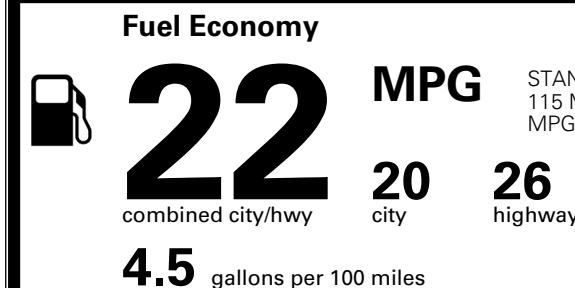

EPA DOT Fuel Economy and Environment

Gasoline Vehicle