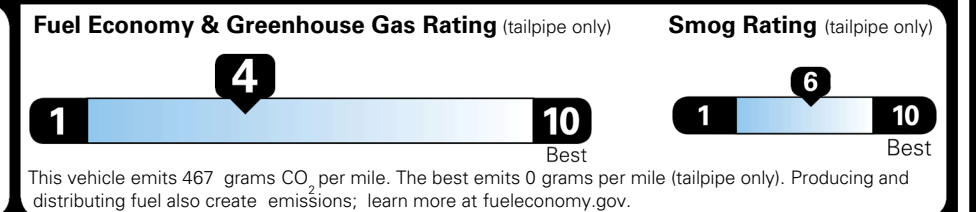

EPA DOT Fuel Economy and Environment

Gasoline Vehicle

STANDARD SUVs range from 13 to 115 MPG. The best vehicle rates 146 MPGe.

You spend
\$4,250
 more in fuel costs
 over 5 years
 compared to the
 average new vehicle.

Annual fuel cost
\$2,450

This vehicle emits 467 grams CO₂ per mile. The best emits 0 grams per mile (tailpipe only). Producing and distributing fuel also create emissions; learn more at fueleconomy.gov.