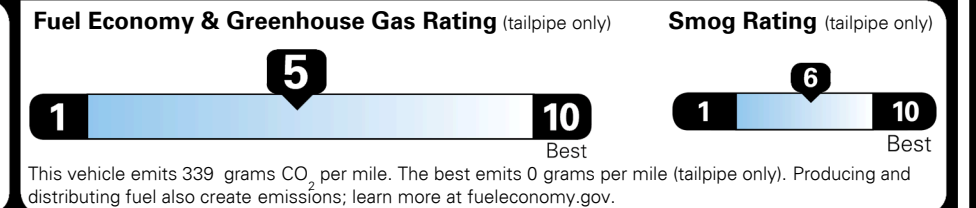

EPA DOT Fuel Economy and Environment

Fuel Economy
26 MPG combined city/hwy
23 MPG city
31 MPG highway
3.8 gallons per 100 miles

SMALL SUVs range from 14 to 125 MPG. The best vehicle rates 146 MPGe.

Gasoline Vehicle

You spend $1,000 more in fuel costs over 5 years compared to the average new vehicle.

Annual fuel cost $1,900