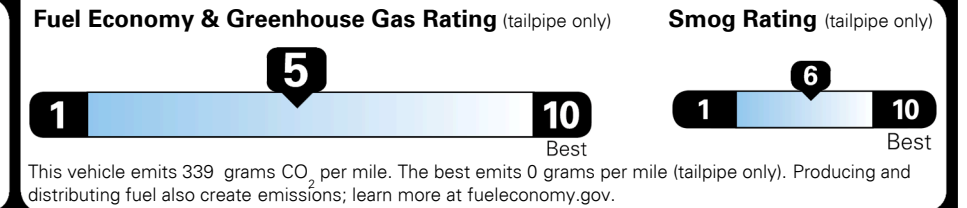

Actual results will vary for many reasons, including driving conditions and how you drive and maintain your vehicle. The average new vehicle gets 28 MPG and costs $9,500 to fuel over 5 years. Cost estimates are based on 15,000 miles per year at $ 3.50 per gallon. MPGe is miles per gasoline gallon equivalent. Vehicle emissions are a significant cause of climate change and smog.

fueleconomy.gov

Calculate personalized estimates and compare vehicles

GOVERNMENT 5-STAR SAFETY RATINGS

Overall Vehicle Score ★ ★ ★ ★ ★

Based on the combined rating of frontal, side and rollover. Should ONLY be compared to other vehicles of similar size and weight.

Frontal Crash Driver ★ ★ ★ ★
Passenger ★ ★ ★ ★

Based on the risk of injury in a frontal impact. Should ONLY be compared to other vehicles of similar size and weight.

Side Crash Front seat ★ ★ ★ ★ ★
Rear seat ★ ★ ★ ★ ★

Star ratings based on the risk of injury in a side impact.

Rollover ★ ★ ★ ★

Star ratings based on the risk of rollover in a single-vehicle crash.

Star ratings range from 1 to 5 stars (★★★★★) with 5 being the highest.

Source: National Highway Traffic Safety Administration (NHTSA).

www.safercar.gov or 1-888-327-4236

Manufacturer's suggested retail price includes Manufacturer's recommended pre-delivery service. License and title fees, state and local taxes and other dealer installed options and accessories are not included in the manufacturer's suggested retail price.

PARTS CONTENT INFORMATION

FOR VEHICLES IN THIS CAR LINE U.S./CANADIAN PARTS CONTENT: 55 %

MAJOR SOURCES OF FOREIGN PARTS: KOREA: 35%

NOTE: PARTS CONTENT DOES NOT INCLUDE FINAL ASSEMBLY, DISTRIBUTION, OR OTHER NON-PARTS COSTS.

FOR THIS VEHICLE FINAL ASSEMBLY POINT: WEST POINT, GA, USA

COUNTRY OF ORIGIN

ENGINE (MOTOR): USA

TRANSMISSION: USA