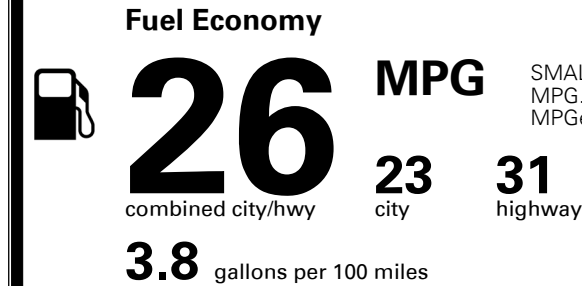

EPA DOT Fuel Economy and Environment

Gasoline Vehicle

SMALL SUVs range from 14 to 125 MPG. The best vehicle rates 140 MPGe.

You spend $500 more in fuel costs over 5 years compared to the average new vehicle.

Annual fuel cost $2,000