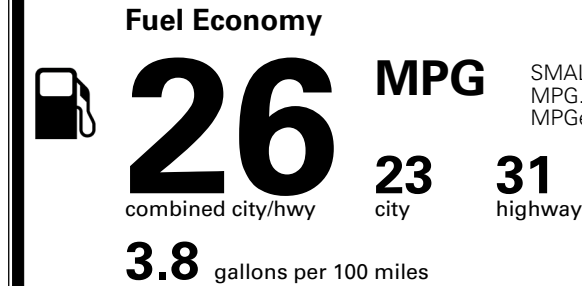

TOTAL ADDITIONAL WEIGHT: 11.1

*Additional terms and conditions apply.

**Kia Connect may be currently unavailable for some Model Year 2022 and newer vehicles sold or purchased in Massachusetts; please see owners.kia.com for more information.

EPA DOT Fuel Economy and Environment

Gasoline Vehicle

SMALL SUVs range from 14 to 125 MPG. The best vehicle rates 146 MPGe.

You spend \$1,000 more in fuel costs over 5 years compared to the average new vehicle.