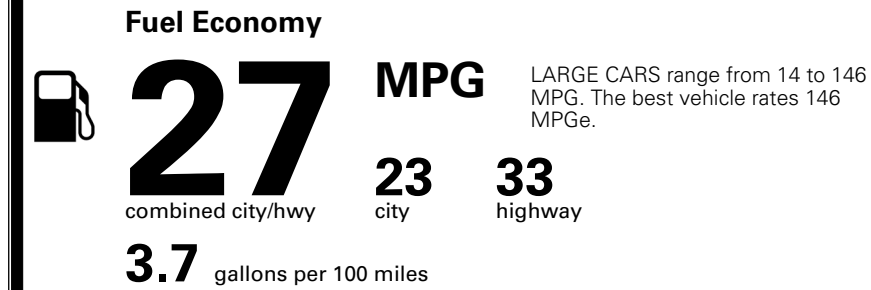

EPA DOT Fuel Economy and Environment

Gasoline Vehicle

You spend
$750
more in fuel costs
over 5 years
compared to the
average new vehicle.

Annual fuel cost
$1,850