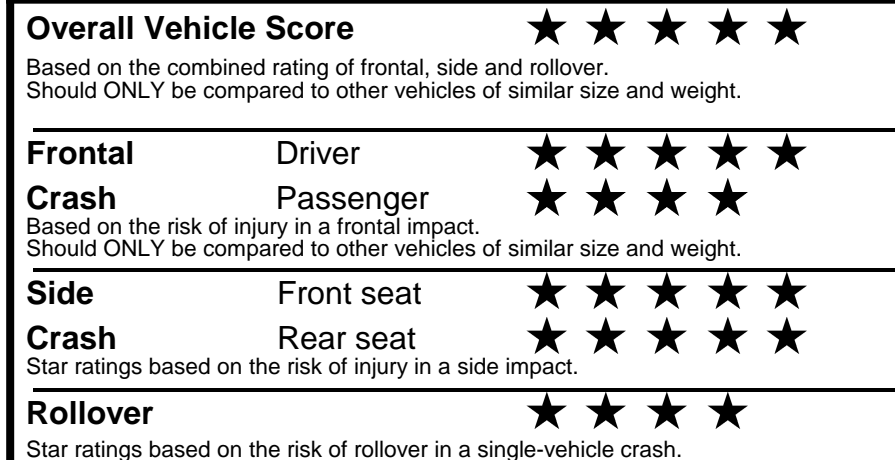

### GOVERNMENT 5-STAR SAFETY RATINGS

Star ratings range from 1 to 5 stars (★★★★★) with 5 being the highest.  
 Source: National Highway Traffic Safety Administration (NHTSA).  
[www.safercar.gov](http://www.safercar.gov) or 1-888-327-4236