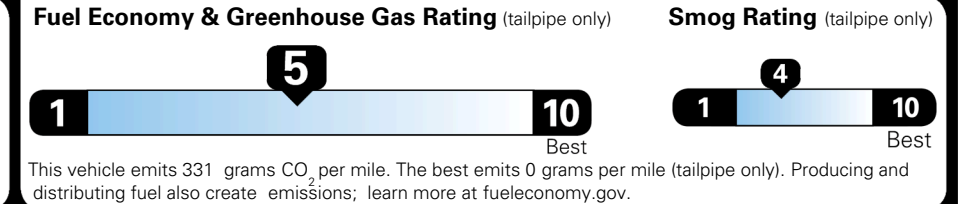

Actual results will vary for many reasons, including driving conditions and how you drive and maintain your vehicle. The average new vehicle gets 29 MPG and costs $8,500 to fuel over 5 years. Cost estimates are based on 15,000 miles per year at $ 3.30 per gallon. MPGe is miles per gasoline gallon equivalent. Vehicle emissions are a significant cause of climate change and smog.

fueleconomy.gov

Calculate personalized estimates and compare vehicles