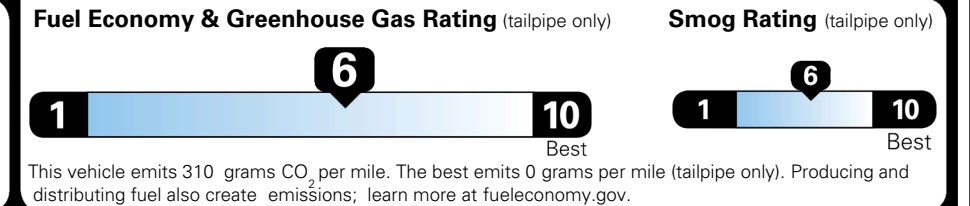

Actual results will vary for many reasons, including driving conditions and how you drive and maintain your vehicle. The average new vehicle gets 29 MPG and costs $8,500 to fuel over 5 years. Cost estimates are based on 15,000 miles per year at $ 3.30 per gallon. MPGe is miles per gasoline gallon equivalent. Vehicle emissions are a significant cause of climate change and smog.

fueleconomy.gov

Calculate personalized estimates and compare vehicles

GOVERNMENT 5-STAR SAFETY RATINGS

Overall Vehicle Score ★★★★★

Based on the combined rating of frontal, side and rollover. Should ONLY be compared to other vehicles of similar size and weight.

Frontal Driver ★★★★★
Crash Passenger ★★★★★

Based on the risk of injury in a frontal impact. Should ONLY be compared to other vehicles of similar size and weight.

Side Front seat ★★★★★
Crash Rear seat ★★★★★

Star ratings based on the risk of injury in a side impact.

Rollover ★★★★★

Star ratings based on the risk of rollover in a single-vehicle crash.

Star ratings range from 1 to 5 stars (★★★★★) with 5 being the highest.

Source: National Highway Traffic Safety Administration (NHTSA).

www.safercar.gov or 1-888-327-4236

Manufacturer's suggested retail price includes Manufacturer's recommended pre-delivery service. License and title fees, state and local taxes and other dealer installed options and accessories are not included in the manufacturer's suggested retail price.

PARTS CONTENT INFORMATION

FOR VEHICLES IN THIS CAR LINE U.S./CANADIAN PARTS CONTENT: 0 %

MAJOR SOURCES OF FOREIGN PARTS: KOREA: 90%

NOTE: PARTS CONTENT DOES NOT INCLUDE FINAL ASSEMBLY, DISTRIBUTION, OR OTHER NON-PARTS COSTS.

FOR THIS VEHICLE FINAL ASSEMBLY POINT: HWASUNG, KOREA

COUNTRY OF ORIGIN

ENGINE (MOTOR): KOREA

TRANSMISSION: KOREA