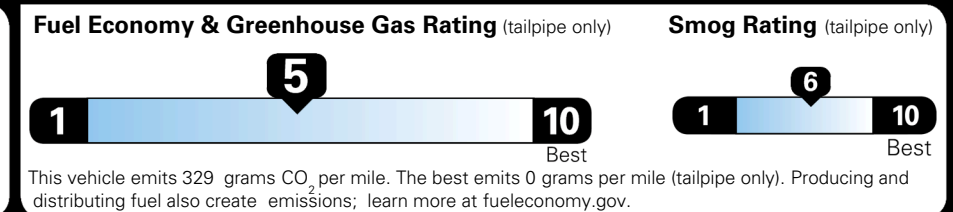

\$ 31,760.00

TOTAL ADDITIONAL WEIGHT: 9.1

EPA DOT Fuel Economy and Environment

Gasoline Vehicle

You spend \$750 more in fuel costs over 5 years compared to the average new vehicle.

Annual fuel cost \$1,850