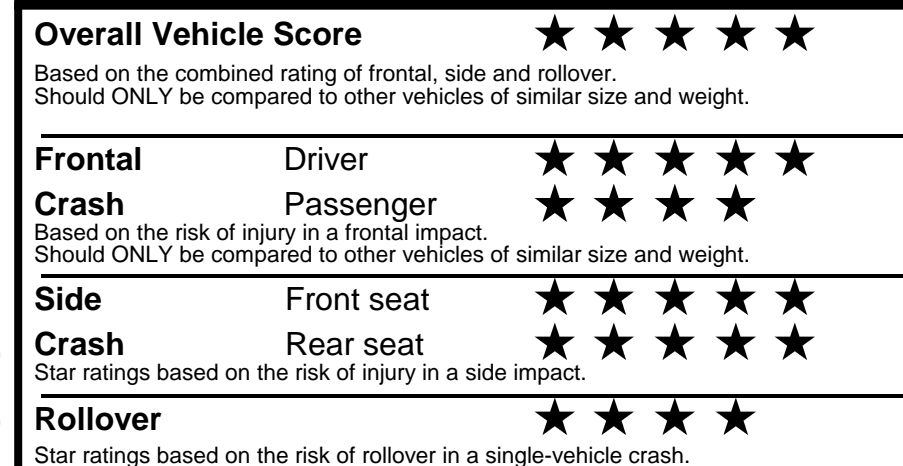

GOVERNMENT 5-STAR SAFETY RATINGS

PARTS CONTENT INFORMATION

FOR VEHICLES IN THIS CAR LINE U.S./CANADIAN PARTS CONTENT: 0 %

MAJOR SOURCES OF FOREIGN PARTS: KOREA: 90%

NOTE: PARTS CONTENT DOES NOT INCLUDE FINAL ASSEMBLY, DISTRIBUTION, OR OTHER NON-PARTS COSTS.

FOR THIS VEHICLE FINAL ASSEMBLY POINT: HWASUNG, KOREA

COUNTRY OF ORIGIN ENGINE (MOTOR): KOREA

TRANSMISSION: KOREA

Star ratings range from 1 to 5 stars (★★★★★) with 5 being the highest. Source: National Highway Traffic Safety Administration (NHTSA). www.safercar.gov or 1-888-327-4236

Manufacturer's suggested retail price includes Manufacturer's recommended pre-delivery service. License and title fees, state and local taxes and other dealer installed options and accessories are not included in the manufacturer's suggested retail price.