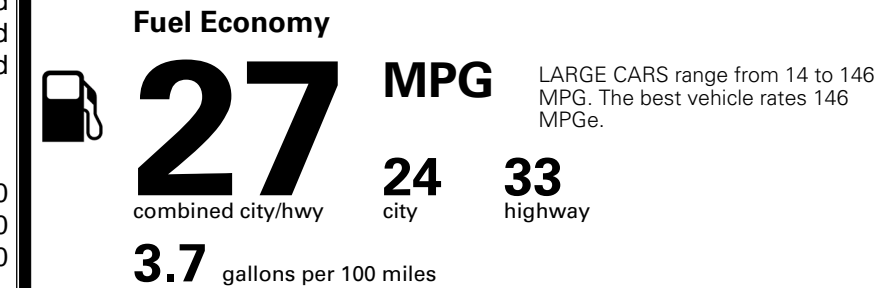

\$ 29,990.00

Included
 Included
 Included

\$295.00
 \$200.00
 \$80.00

MSRP INCLUDING OPTIONS

\$ 30,565.00

INLAND FREIGHT AND HANDLING

\$ 1,195.00

TOTAL MANUFACTURER'S SUGGESTED RETAIL PRICE ▶

\$ 31,760.00

TOTAL ADDITIONAL WEIGHT: 9.1

EPA DOT Fuel Economy and Environment

Gasoline Vehicle

You spend \$750 more in fuel costs over 5 years compared to the average new vehicle.

Annual fuel cost \$1,850