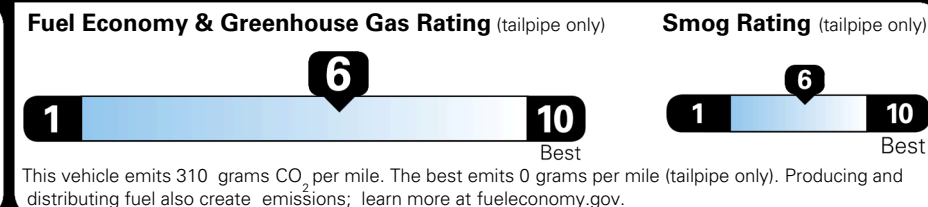

\$495.00
 \$295.00
 \$200.00
 \$60.00
 \$130.00
 \$80.00

EPA DOT Fuel Economy and Environment

Gasoline Vehicle

You save \$0
 in fuel costs over 5 years compared to the average new vehicle.

Annual fuel cost \$1,700