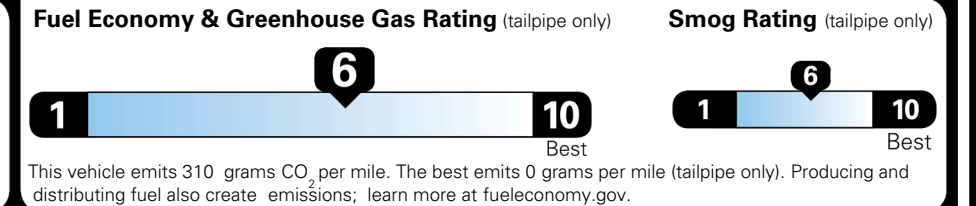

\$695.00
 \$295.00
 \$200.00
 \$60.00
 \$130.00

EPA DOT Fuel Economy and Environment

Gasoline Vehicle

You save \$0
 in fuel costs over 5 years compared to the average new vehicle.

Annual fuel cost \$1,700