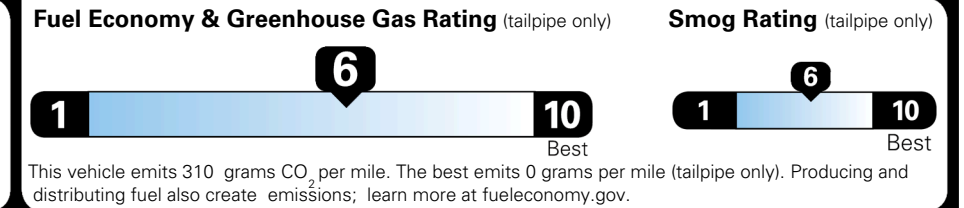

EPA DOT Fuel Economy and Environment

Fuel Economy
29 MPG
combined city/hwy
25 MPG
city
36 MPG
highway
3.4 gallons per 100 miles

LARGE CARS range from 14 to 146 MPG. The best vehicle rates 146 MPGe.

You save $0
in fuel costs over 5 years compared to the average new vehicle.

Annual fuel cost $1,700