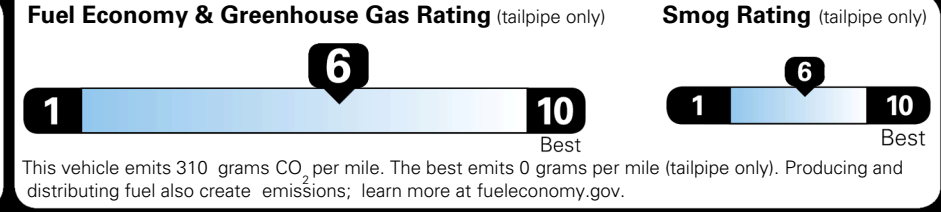

Gasoline Vehicle

You save $0
in fuel costs over 5 years compared to the average new vehicle.

Annual fuel cost $1,700