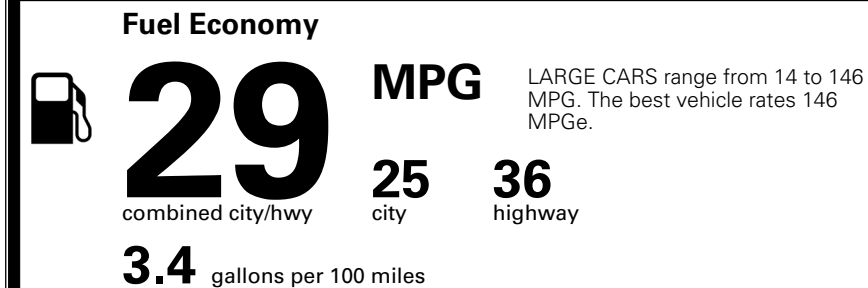

\$295.00
 \$110.00
 \$200.00
 \$60.00
 \$130.00

\$ 29,285.00

\$ 1,245.00

\$ 30,530.00

EPA DOT Fuel Economy and Environment

Gasoline Vehicle

You save \$0
 in fuel costs over 5 years compared to the average new vehicle.