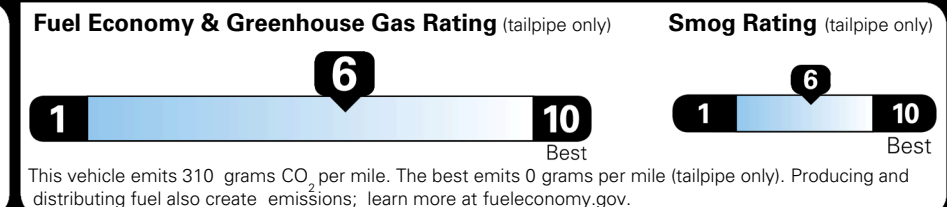

Actual results will vary for many reasons, including driving conditions and how you drive and maintain your vehicle. The average new vehicle gets 29 MPG and costs $8,500 to fuel over 5 years. Cost estimates are based on 15,000 miles per year at $ 3.30 per gallon. MPGe is miles per gasoline gallon equivalent. Vehicle emissions are a significant cause of climate change and smog.

fueleconomy.gov

Calculate personalized estimates and compare vehicles

GOVERNMENT 5-STAR SAFETY RATINGS

Overall Vehicle Score ★ ★ ★ ★ ★

Based on the combined rating of frontal, side and rollover. Should ONLY be compared to other vehicles of similar size and weight.

Frontal Driver ★ ★ ★ ★ ★

Crash Passenger ★ ★ ★ ★ ★

Based on the risk of injury in a frontal impact. Should ONLY be compared to other vehicles of similar size and weight.

Side Front seat ★ ★ ★ ★ ★

Crash Rear seat ★ ★ ★ ★ ★

Star ratings based on the risk of injury in a side impact.

Rollover ★ ★ ★ ★ ★

Star ratings based on the risk of rollover in a single-vehicle crash.

Star ratings range from 1 to 5 stars (★★★★★) with 5 being the highest.

Source: National Highway Traffic Safety Administration (NHTSA).

www.safercar.gov or 1-888-327-4236

Manufacturer's suggested retail price includes Manufacturer's recommended pre-delivery service. License and title fees, state and local taxes and other dealer installed options and accessories are not included in the manufacturer's suggested retail price.

PARTS CONTENT INFORMATION

FOR VEHICLES IN THIS CAR LINE U.S./CANADIAN PARTS CONTENT: 0 %

MAJOR SOURCES OF FOREIGN PARTS: KOREA: 90%

NOTE: PARTS CONTENT DOES NOT INCLUDE FINAL ASSEMBLY, DISTRIBUTION, OR OTHER NON-PARTS COSTS.

FOR THIS VEHICLE FINAL ASSEMBLY POINT: HWASUNG, KOREA

COUNTRY OF ORIGIN

ENGINE (MOTOR): KOREA

TRANSMISSION: KOREA