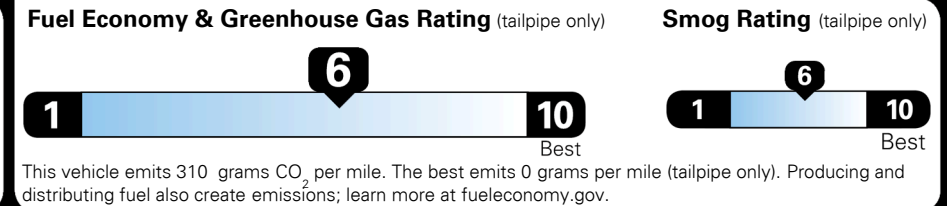

\$ 29,925.00

EPA DOT Fuel Economy and Environment

Gasoline Vehicle

You save \$0
 in fuel costs over 5 years compared to the average new vehicle.

Annual fuel cost \$1,700

Actual results will vary for many reasons, including driving conditions and how you drive and maintain your vehicle. The average new vehicle gets 29 MPG and costs \$8,500 to fuel over 5 years. Cost estimates are based on 15,000 miles per year at \$ 3.30 per gallon. MPGe is miles per gasoline gallon equivalent. Vehicle emissions are a significant cause of climate change and smog.