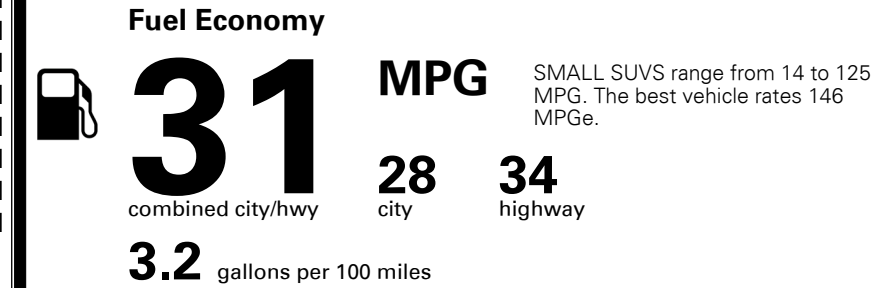

MSRP INCLUDING OPTIONS

INLAND FREIGHT AND HANDLING

TOTAL MANUFACTURER'S SUGGESTED RETAIL PRICE ▶

TOTAL ADDITIONAL WEIGHT: 5.8

\$ 26,390.00

Included
 Included
 Included
 Included
 Included
 Included
 Included

\$395.00
 Included
 \$800.00
 \$190.00

\$ 29,170.00

EPA DOT Fuel Economy and Environment

Gasoline Vehicle

You save \$500
 in fuel costs over 5 years compared to the average new vehicle.

Annual fuel cost \$1,600