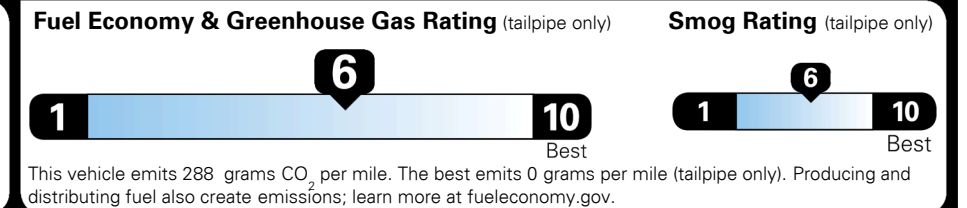

\$395.00
 Included
 \$800.00
 \$190.00

\$ 29,170.00

EPA DOT Fuel Economy and Environment

Gasoline Vehicle

You save \$500
 in fuel costs over 5 years compared to the average new vehicle.

Annual fuel cost \$1,600