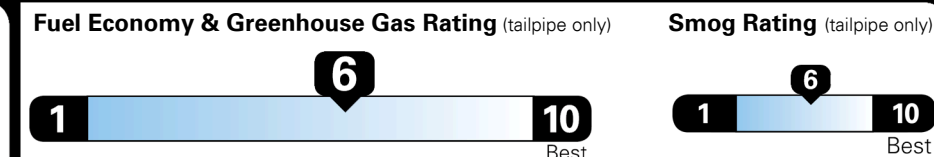

This vehicle emits 288 grams CO₂ per mile. The best emits 0 grams per mile (tailpipe only). Producing and distributing fuel also create emissions; learn more at fueleconomy.gov.

Actual results will vary for many reasons, including driving conditions and how you drive and maintain your vehicle. The average new vehicle gets 29 MPG and costs $8,500 to fuel over 5 years. Cost estimates are based on 15,000 miles per year at $ 3.30 per gallon. MPGe is miles per gasoline gallon equivalent. Vehicle emissions are a significant cause of climate change and smog.

fueleconomy.gov

Calculate personalized estimates and compare vehicles

GOVERNMENT 5-STAR SAFETY RATINGS

Overall Vehicle Score ★ ★ ★ ★ ★

Based on the combined rating of frontal, side and rollover. Should ONLY be compared to other vehicles of similar size and weight.

Frontal Driver ★ ★ ★ ★ ★

Crash Passenger ★ ★ ★ ★ ★

Based on the risk of injury in a frontal impact. Should ONLY be compared to other vehicles of similar size and weight.

Side Front seat ★ ★ ★ ★ ★

Crash Rear seat ★ ★ ★ ★ ★

Star ratings based on the risk of injury in a side impact.

Rollover ★ ★ ★ ★ ★

Star ratings based on the risk of rollover in a single-vehicle crash.

Star ratings range from 1 to 5 stars (★★★★★) with 5 being the highest.

Source: National Highway Traffic Safety Administration (NHTSA).

www.safercar.gov or 1-888-327-4236

Manufacturer's suggested retail price includes Manufacturer's recommended pre-delivery service. License and title fees, state and local taxes and other dealer installed options and accessories are not included in the manufacturer's suggested retail price.

PARTS CONTENT INFORMATION

FOR VEHICLES IN THIS CAR LINE U.S./CANADIAN PARTS CONTENT: 3 %

MAJOR SOURCES OF FOREIGN PARTS: KOREA: 90%

NOTE: PARTS CONTENT DOES NOT INCLUDE FINAL ASSEMBLY, DISTRIBUTION, OR OTHER NON-PARTS COSTS.

FOR THIS VEHICLE FINAL ASSEMBLY POINT: GWANGJU, KOREA

COUNTRY OF ORIGIN

ENGINE (MOTOR): KOREA

TRANSMISSION: KOREA