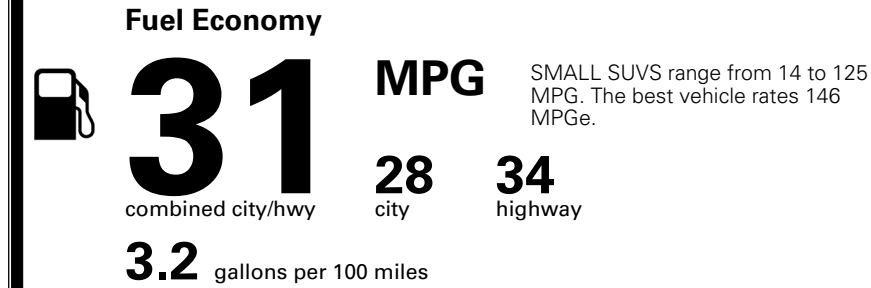

\$395.00
 Included
 \$800.00

 \$200.00
 \$60.00
 \$140.00
 \$155.00

\$ 28,240.00

\$ 1,495.00

\$ 29,735.00

EPA DOT Fuel Economy and Environment

Gasoline Vehicle

You save \$500
 in fuel costs over 5 years compared to the average new vehicle.