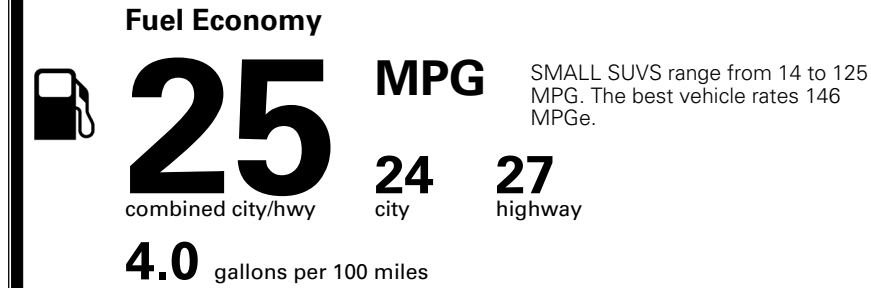

MANUFACTURER'S SUGGESTED RETAIL PRICE ▶

$ 31,390.00

COMPARE SX TURBO AWD FEATURES

Added to/in place of standard EX AWD features

- 1.6L Turbocharged GDI 4-Cylinder Engine
- 8-Speed Automatic Transmission
- Electronic Parking Brake
- 18" Alloy Wheels
- LED Projector Headlights
- LED Fog Lights
- Bose Premium Audio System
- Smart Cruise Control w/ Stop & Go
- Highway Driving Assist
- Fwd Collision-Avoidance Assist-Junction Turning

Included
Included
Included
Included
Included
Included
Included
Included
Included
Included

ADDITIONAL INSTALLED EQUIPMENT:

(In addition to or in place of standard features)
Clear White / Black Roof Paint
Carpeted Floor Mats
Wheel Locks

$395.00
$200.00
$80.00

MSRP INCLUDING OPTIONS

$ 32,065.00

INLAND FREIGHT AND HANDLING

$ 1,445.00

TOTAL MANUFACTURER'S SUGGESTED RETAIL PRICE ▶

$ 33,510.00

TOTAL ADDITIONAL WEIGHT: 6.7

*Additional terms and conditions apply.
**Kia Connect may be currently unavailable for some Model Year 2022 and newer vehicles sold or purchased in Massachusetts; please see owners.kia.com for more information.
NOTE: When you purchase this vehicle, Kia America, Inc. collects personal information you provide to the dealership. For information on our collection and use of personal information and your rights, please see our Privacy Policy on www.kia.com.

EPA DOT Fuel Economy and Environment

Gasoline Vehicle

You spend
$1,500
more in fuel costs
over 5 years
compared to the
average new vehicle.

Annual fuel cost
$2,000