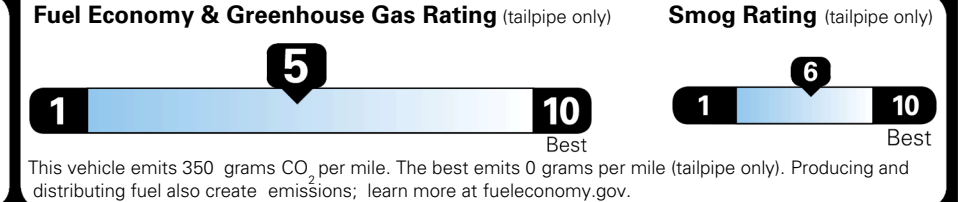

EPA DOT Fuel Economy and Environment

Gasoline Vehicle

You spend
\$1,500
 more in fuel costs
 over 5 years
 compared to the
 average new vehicle.

Annual fuel cost
\$2,000

Actual results will vary for many reasons, including driving conditions and how you drive and maintain your vehicle. The average new vehicle gets 29 MPG and costs \$8,500 to fuel over 5 years. Cost estimates are based on 15,000 miles per year at \$ 3.30 per gallon. MPGe is miles per gasoline gallon equivalent. Vehicle emissions are a significant cause of climate change and smog.