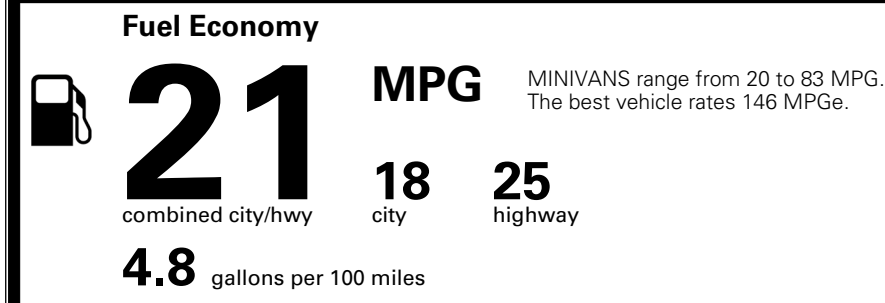

EPA DOT Fuel Economy and Environment

Gasoline Vehicle

You spend
$3,250
more in fuel costs
over 5 years
compared to the
average new vehicle.

Annual fuel cost
$2,350