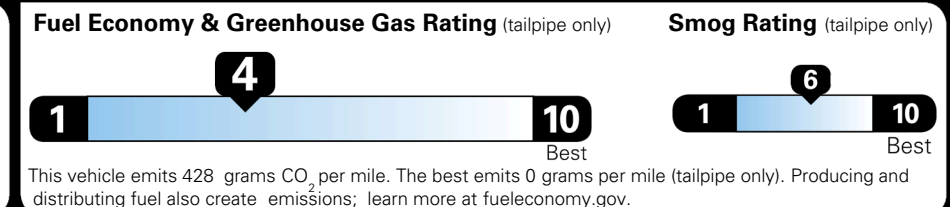

EPA DOT Fuel Economy and Environment

Gasoline Vehicle

You spend
\$3,250
 more in fuel costs
 over 5 years
 compared to the
 average new vehicle.

Annual fuel cost
\$2,350

Actual results will vary for many reasons, including driving conditions and how you drive and maintain your vehicle. The average new vehicle gets 29 MPG and costs \$8,500 to fuel over 5 years. Cost estimates are based on 15,000 miles per year at \$ 3.30 per gallon. MPGe is miles per gasoline gallon equivalent. Vehicle emissions are a significant cause of climate change and smog.