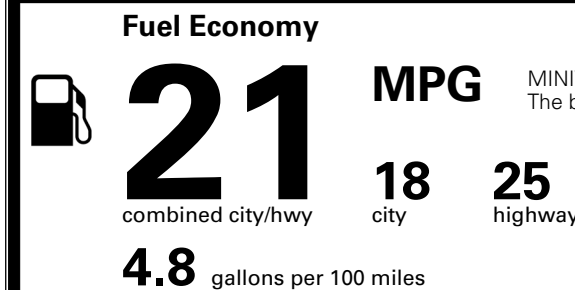

EPA DOT Fuel Economy and Environment

Gasoline Vehicle

MINIVANS range from 20 to 83 MPG. The best vehicle rates 146 MPGe.

You spend **$3,250** more in fuel costs over 5 years compared to the average new vehicle.

Annual fuel cost **$2,350**