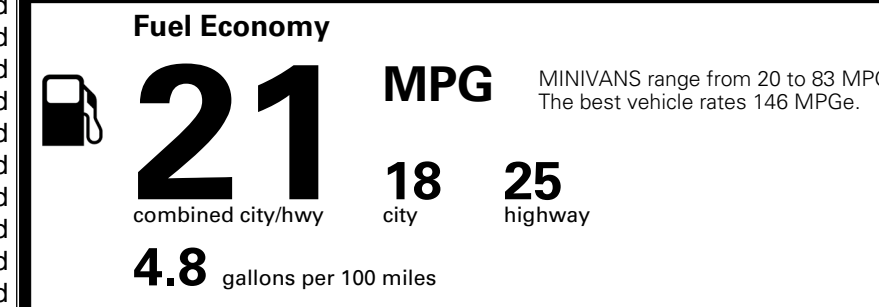

\$315.00
 \$285.00

MSRP INCLUDING OPTIONS

\$ 42,190.00

INLAND FREIGHT AND HANDLING

\$ 1,545.00

TOTAL MANUFACTURER'S SUGGESTED RETAIL PRICE ▶

\$ 43,735.00

TOTAL ADDITIONAL WEIGHT: 21.5

EPA DOT Fuel Economy and Environment

Gasoline Vehicle

You spend \$3,250 more in fuel costs over 5 years compared to the average new vehicle.

Annual fuel cost \$2,350

Actual results will vary for many reasons, including driving conditions and how you drive and maintain your vehicle. The average new vehicle gets 29 MPG and costs \$8,500 to fuel over 5 years. Cost estimates are based on 15,000 miles per year at \$ 3.30 per gallon. MPGe is miles per gasoline gallon equivalent. Vehicle emissions are a significant cause of climate change and smog.