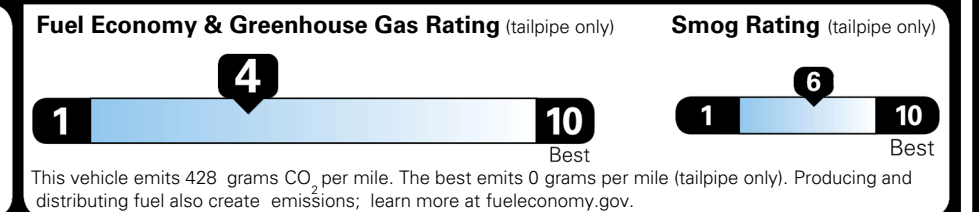

\$315.00
 \$285.00

MSRP INCLUDING OPTIONS

\$ 42,190.00

INLAND FREIGHT AND HANDLING

\$ 1,545.00

TOTAL MANUFACTURER'S SUGGESTED RETAIL PRICE ▶

\$ 43,735.00

TOTAL ADDITIONAL WEIGHT: 21.5

EPA DOT Fuel Economy and Environment

Gasoline Vehicle

You spend \$3,250 more in fuel costs over 5 years compared to the average new vehicle.

Annual fuel cost \$2,350

Actual results will vary for many reasons, including driving conditions and how you drive and maintain your vehicle. The average new vehicle gets 29 MPG and costs \$8,500 to fuel over 5 years. Cost estimates are based on 15,000 miles per year at \$ 3.30 per gallon. MPGe is miles per gasoline gallon equivalent. Vehicle emissions are a significant cause of climate change and smog.