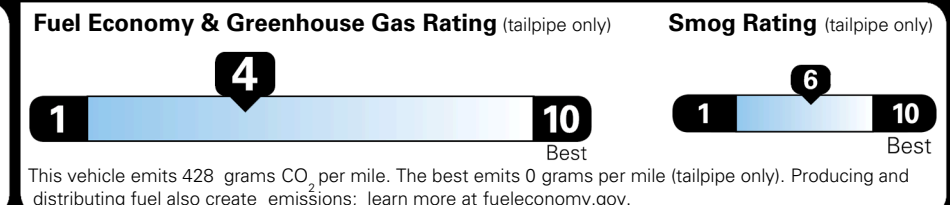

Actual results will vary for many reasons, including driving conditions and how you drive and maintain your vehicle. The average new vehicle gets 29 MPG and costs $8,500 to fuel over 5 years. Cost estimates are based on 15,000 miles per year at $ 3.30 per gallon. MPGe is miles per gasoline gallon equivalent. Vehicle emissions are a significant cause of climate change and smog.

fueleconomy.gov

Calculate personalized estimates and compare vehicles

GOVERNMENT 5-STAR SAFETY RATINGS

Overall Vehicle Score		Not Rated
Based on the combined rating of frontal, side and rollover. Should ONLY be compared to other vehicles of similar size and weight.		
Frontal	Driver	★★★★★
Crash	Passenger	★★★★
Based on the risk of injury in a frontal impact. Should ONLY be compared to other vehicles of similar size and weight.		
Side	Front seat	Not Rated
Crash	Rear seat	Not Rated
Star ratings based on the risk of injury in a side impact.		
Rollover		★★★★
Star ratings based on the risk of rollover in a single-vehicle crash.		

Star ratings range from 1 to 5 stars (★★★★★) with 5 being the highest.
Source: National Highway Traffic Safety Administration (NHTSA).
www.safercar.gov or 1-888-327-4236

Manufacturer's suggested retail price includes Manufacturer's recommended pre-delivery service. License and title fees, state and local taxes and other dealer installed options and accessories are not included in the manufacturer's suggested retail price.

PARTS CONTENT INFORMATION

FOR VEHICLES IN THIS CAR LINE U.S./CANADIAN PARTS CONTENT: 2 %

MAJOR SOURCES OF FOREIGN PARTS: KOREA: 95%

NOTE: PARTS CONTENT DOES NOT INCLUDE FINAL ASSEMBLY, DISTRIBUTION, OR OTHER NON-PARTS COSTS.

FOR THIS VEHICLE FINAL ASSEMBLY POINT: GWANGMYEONG, KOREA

COUNTRY OF ORIGIN ENGINE (MOTOR):

TRANSMISSION: KOREA