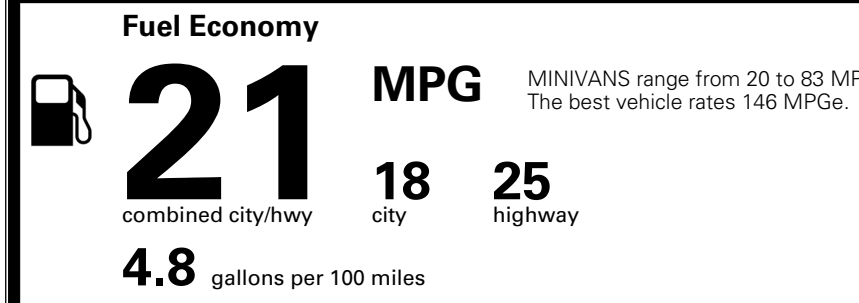

\$315.00
 \$120.00
 \$285.00
 \$80.00

MSRP INCLUDING OPTIONS

\$ 42,390.00

INLAND FREIGHT AND HANDLING

\$ 1,545.00

TOTAL MANUFACTURER'S SUGGESTED RETAIL PRICE ▶

\$ 43,935.00

TOTAL ADDITIONAL WEIGHT: 27.2

EPA DOT Fuel Economy and Environment

Gasoline Vehicle

You spend \$3,250 more in fuel costs over 5 years compared to the average new vehicle.

Annual fuel cost \$2,350

Actual results will vary for many reasons, including driving conditions and how you drive and maintain your vehicle. The average new vehicle gets 29 MPG and costs \$8,500 to fuel over 5 years. Cost estimates are based on 15,000 miles per year at \$ 3.30 per gallon. MPGe is miles per gasoline gallon equivalent. Vehicle emissions are a significant cause of climate change and smog.