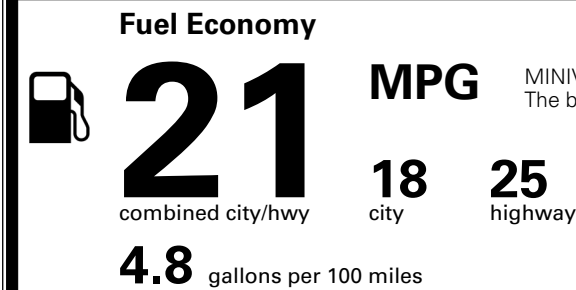

EPA DOT Fuel Economy and Environment

Gasoline Vehicle

MINIVANS range from 20 to 83 MPG. The best vehicle rates 146 MPGe.

You spend **$3,250** more in fuel costs over 5 years compared to the average new vehicle.

Annual fuel cost **$2,350**

Fuel Economy & Greenhouse Gas Rating (tailpipe only) Smog Rating (tailpipe only)