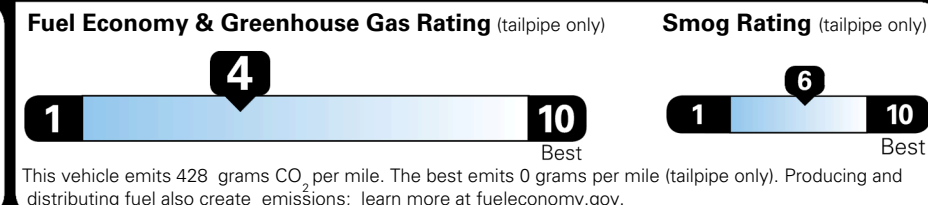

You spend
$3,250
more in fuel costs
over 5 years
compared to the
average new vehicle.

Annual fuel cost
$2,350