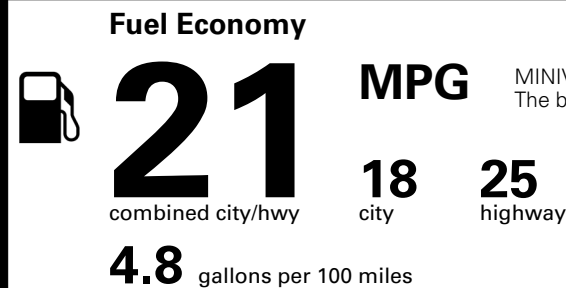

\$315.00
 \$285.00
 \$80.00

MSRP INCLUDING OPTIONS

\$ 41,870.00

INLAND FREIGHT AND HANDLING

\$ 1,495.00

TOTAL MANUFACTURER'S SUGGESTED RETAIL PRICE ▶

\$ 43,365.00

TOTAL ADDITIONAL WEIGHT: 22.2

EPA DOT Fuel Economy and Environment

Gasoline Vehicle

You spend
\$3,250
 more in fuel costs
 over 5 years
 compared to the
 average new vehicle.

Annual fuel cost
\$2,350

Actual results will vary for many reasons, including driving conditions and how you drive and maintain your vehicle. The average new vehicle gets 29 MPG and costs \$8,500 to fuel over 5 years. Cost estimates are based on 15,000 miles per year at \$ 3.30 per gallon. MPGe is miles per gasoline gallon equivalent. Vehicle emissions are a significant cause of climate change and smog.