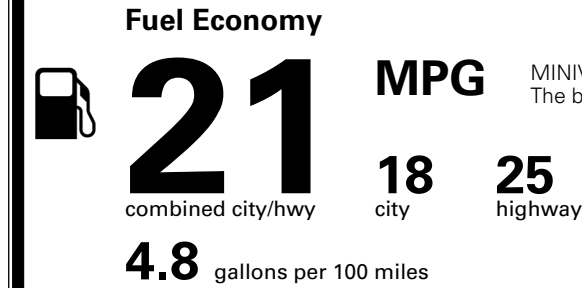

\$315.00
 \$120.00
 \$285.00
 \$80.00

MSRP INCLUDING OPTIONS

\$ 42,390.00

INLAND FREIGHT AND HANDLING

\$ 1,545.00

TOTAL MANUFACTURER'S SUGGESTED RETAIL PRICE ▶

\$ 43,935.00

TOTAL ADDITIONAL WEIGHT: 27.2

EPA DOT Fuel Economy and Environment

Gasoline Vehicle

MINIVANS range from 20 to 83 MPG. The best vehicle rates 146 MPGe.

You spend \$3,250 more in fuel costs over 5 years compared to the average new vehicle.