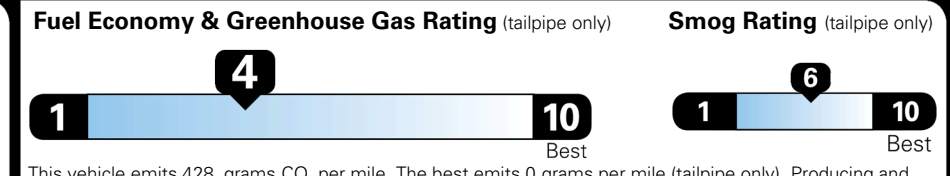

\$315.00
 \$120.00
 \$285.00
 \$80.00

MSRP INCLUDING OPTIONS

\$ 41,990.00

INLAND FREIGHT AND HANDLING

\$ 1,495.00

TOTAL MANUFACTURER'S SUGGESTED RETAIL PRICE ▶

\$ 43,485.00

TOTAL ADDITIONAL WEIGHT: 27.2

EPA DOT Fuel Economy and Environment

Gasoline Vehicle

You spend
\$3,250
 more in fuel costs
 over 5 years
 compared to the
 average new vehicle.

Annual fuel cost
\$2,350

Actual results will vary for many reasons, including driving conditions and how you drive and maintain your vehicle. The average new vehicle gets 29 MPG and costs \$8,500 to fuel over 5 years. Cost estimates are based on 15,000 miles per year at \$ 3.30 per gallon. MPGe is miles per gasoline gallon equivalent. Vehicle emissions are a significant cause of climate change and smog.