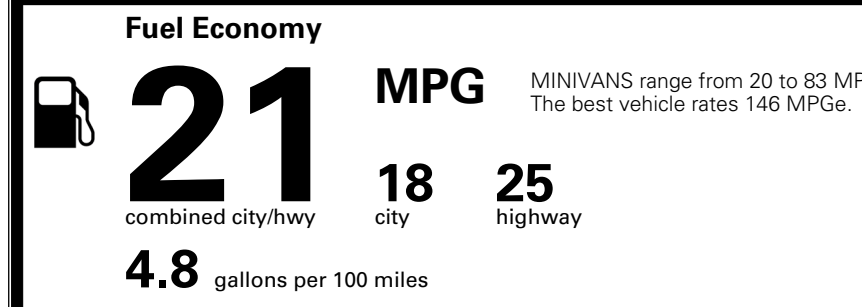

\$315.00
 \$120.00
 \$285.00
 \$80.00

MSRP INCLUDING OPTIONS

\$ 41,990.00

INLAND FREIGHT AND HANDLING

\$ 1,495.00

TOTAL MANUFACTURER'S SUGGESTED RETAIL PRICE ▶

\$ 43,485.00

TOTAL ADDITIONAL WEIGHT: 27.2

EPA DOT Fuel Economy and Environment

Gasoline Vehicle

You spend
\$3,250
 more in fuel costs
 over 5 years
 compared to the
 average new vehicle.

Annual fuel cost
\$2,350

Actual results will vary for many reasons, including driving conditions and how you drive and maintain your vehicle. The average new vehicle gets 29 MPG and costs \$8,500 to fuel over 5 years. Cost estimates are based on 15,000 miles per year at \$ 3.30 per gallon. MPGe is miles per gasoline gallon equivalent. Vehicle emissions are a significant cause of climate change and smog.