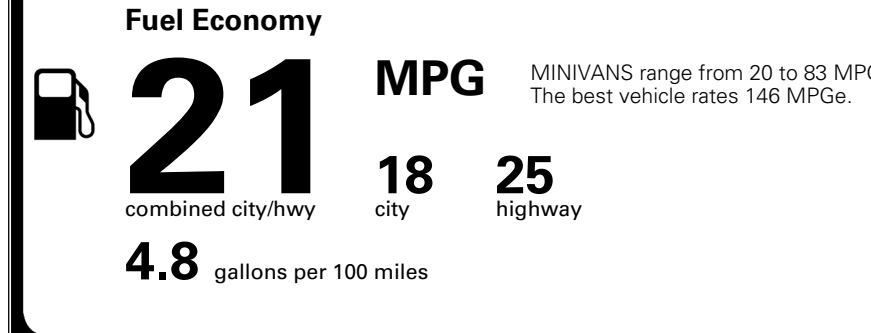

\$495.00
 \$120.00
 \$285.00

MSRP INCLUDING OPTIONS

\$ 42,490.00

INLAND FREIGHT AND HANDLING

\$ 1,545.00

TOTAL MANUFACTURER'S SUGGESTED RETAIL PRICE ▶

\$ 44,035.00

TOTAL ADDITIONAL WEIGHT: 16.4

EPA DOT Fuel Economy and Environment

Gasoline Vehicle

You spend \$3,250 more in fuel costs over 5 years compared to the average new vehicle.

Annual fuel cost \$2,350

Actual results will vary for many reasons, including driving conditions and how you drive and maintain your vehicle. The average new vehicle gets 29 MPG and costs \$8,500 to fuel over 5 years. Cost estimates are based on 15,000 miles per year at \$ 3.30 per gallon. MPGe is miles per gasoline gallon equivalent. Vehicle emissions are a significant cause of climate change and smog.