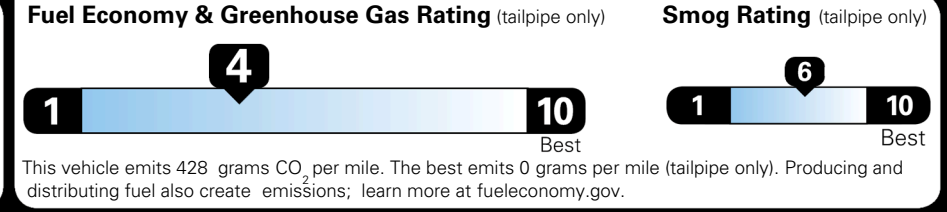

Actual results will vary for many reasons, including driving conditions and how you drive and maintain your vehicle. The average new vehicle gets 29 MPG and costs $8,500 to fuel over 5 years. Cost estimates are based on 15,000 miles per year at $ 3.30 per gallon. MPGe is miles per gasoline gallon equivalent. Vehicle emissions are a significant cause of climate change and smog.

fueleconomy.gov
Calculate personalized estimates and compare vehicles

GOVERNMENT 5-STAR SAFETY RATINGS

Overall Vehicle Score		Not Rated
Based on the combined rating of frontal, side and rollover. Should ONLY be compared to other vehicles of similar size and weight.		
Frontal	Driver	★ ★ ★ ★ ★
Crash	Passenger	★ ★ ★ ★
Based on the risk of injury in a frontal impact. Should ONLY be compared to other vehicles of similar size and weight.		
Side	Front seat	Not Rated
Crash	Rear seat	Not Rated
Star ratings based on the risk of injury in a side impact.		
Rollover		★ ★ ★ ★
Star ratings based on the risk of rollover in a single-vehicle crash.		

Star ratings range from 1 to 5 stars (★★★★★) with 5 being the highest.
Source: National Highway Traffic Safety Administration (NHTSA).
www.safercar.gov or 1-888-327-4236

Manufacturer's suggested retail price includes Manufacturer's recommended pre-delivery service. License and title fees, state and local taxes and other dealer installed options and accessories are not included in the manufacturer's suggested retail price.

PARTS CONTENT INFORMATION

FOR VEHICLES IN THIS CAR LINE U.S./CANADIAN PARTS CONTENT: 2 %

MAJOR SOURCES OF FOREIGN PARTS: KOREA: 95%

NOTE: PARTS CONTENT DOES NOT INCLUDE FINAL ASSEMBLY, DISTRIBUTION, OR OTHER NON-PARTS COSTS.

FOR THIS VEHICLE FINAL ASSEMBLY POINT: GWANGMYEONG, KOREA

COUNTRY OF ORIGIN ENGINE (MOTOR): KOREA
TRANSMISSION: KOREA