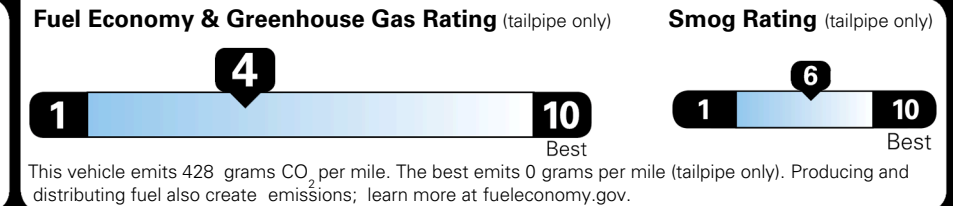

You spend **$3,250** more in fuel costs over 5 years compared to the average new vehicle.

Annual fuel cost **$2,350**