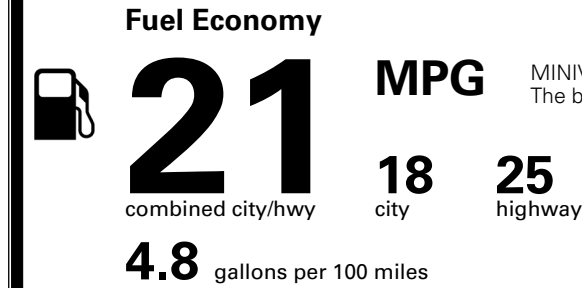

\$495.00
 \$120.00
 \$285.00
 \$45.00

MSRP INCLUDING OPTIONS

\$ 42,535.00

INLAND FREIGHT AND HANDLING

\$ 1,545.00

TOTAL MANUFACTURER'S SUGGESTED RETAIL PRICE ▶

\$ 44,080.00

TOTAL ADDITIONAL WEIGHT: 17.2

EPA DOT Fuel Economy and Environment

Gasoline Vehicle

You spend **\$3,250** more in fuel costs over 5 years compared to the average new vehicle.

Annual fuel cost **\$2,350**

Actual results will vary for many reasons, including driving conditions and how you drive and maintain your vehicle. The average new vehicle gets 29 MPG and costs \$8,500 to fuel over 5 years. Cost estimates are based on 15,000 miles per year at \$ 3.30 per gallon. MPGe is miles per gasoline gallon equivalent. Vehicle emissions are a significant cause of climate change and smog.