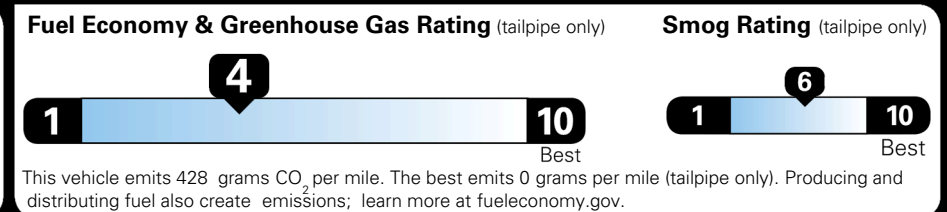

\$315.00
 \$285.00

MSRP INCLUDING OPTIONS

\$ 42,190.00

INLAND FREIGHT AND HANDLING

\$ 1,545.00

TOTAL MANUFACTURER'S SUGGESTED RETAIL PRICE ▶

\$ 43,735.00

TOTAL ADDITIONAL WEIGHT: 21.5

EPA DOT Fuel Economy and Environment

Gasoline Vehicle

You spend \$3,250 more in fuel costs over 5 years compared to the average new vehicle.

Annual fuel cost \$2,350

Actual results will vary for many reasons, including driving conditions and how you drive and maintain your vehicle. The average new vehicle gets 29 MPG and costs \$8,500 to fuel over 5 years. Cost estimates are based on 15,000 miles per year at \$ 3.30 per gallon. MPGe is miles per gasoline gallon equivalent. Vehicle emissions are a significant cause of climate change and smog.