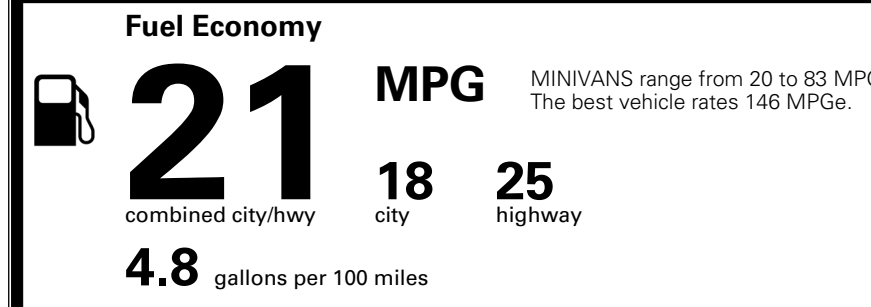

\$315.00
 \$285.00

MSRP INCLUDING OPTIONS

\$ 42,190.00

INLAND FREIGHT AND HANDLING

\$ 1,545.00

TOTAL MANUFACTURER'S SUGGESTED RETAIL PRICE ▶

\$ 43,735.00

TOTAL ADDITIONAL WEIGHT: 21.5

EPA DOT Fuel Economy and Environment

Gasoline Vehicle

You spend \$3,250 more in fuel costs over 5 years compared to the average new vehicle.

Annual fuel cost \$2,350

Actual results will vary for many reasons, including driving conditions and how you drive and maintain your vehicle. The average new vehicle gets 29 MPG and costs \$8,500 to fuel over 5 years. Cost estimates are based on 15,000 miles per year at \$ 3.30 per gallon. MPGe is miles per gasoline gallon equivalent. Vehicle emissions are a significant cause of climate change and smog.