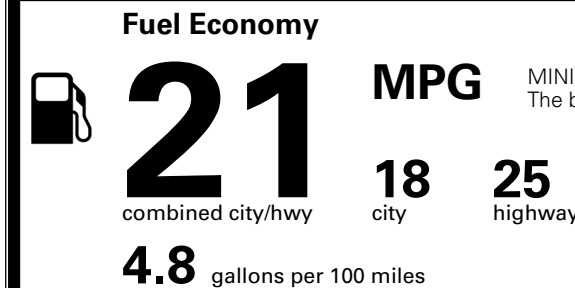

\$495.00
 \$120.00
 \$285.00
 \$45.00

MSRP INCLUDING OPTIONS

\$ 42,535.00

INLAND FREIGHT AND HANDLING

\$ 1,545.00

TOTAL MANUFACTURER'S SUGGESTED RETAIL PRICE ▶

\$ 44,080.00

TOTAL ADDITIONAL WEIGHT: 17.2

EPA DOT Fuel Economy and Environment

Gasoline Vehicle

MINIVANS range from 20 to 83 MPG. The best vehicle rates 146 MPGe.

You spend **\$3,250** more in fuel costs over 5 years compared to the average new vehicle.