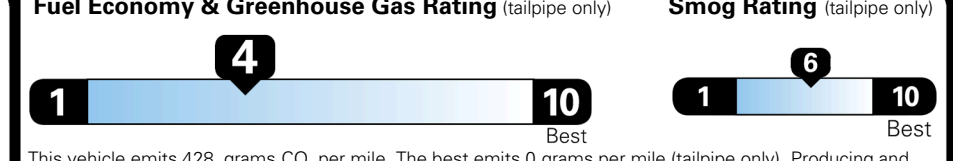

Actual results will vary for many reasons, including driving conditions and how you drive and maintain your vehicle. The average new vehicle gets 29 MPG and costs $8,500 to fuel over 5 years. Cost estimates are based on 15,000 miles per year at $ 3.30 per gallon. MPGe is miles per gasoline gallon equivalent. Vehicle emissions are a significant cause of climate change and smog.

fueleconomy.gov
Calculate personalized estimates and compare vehicles

Smartphone QR Code

GOVERNMENT 5-STAR SAFETY RATINGS

Overall Vehicle Score	Not Rated
Based on the combined rating of frontal, side and rollover. Should ONLY be compared to other vehicles of similar size and weight.	
Frontal	Driver ★ ★ ★ ★ ★
Crash	Passenger ★ ★ ★ ★
Based on the risk of injury in a frontal impact. Should ONLY be compared to other vehicles of similar size and weight.	
Side	Front seat Not Rated
Crash	Rear seat Not Rated
Star ratings based on the risk of injury in a side impact.	
Rollover	★ ★ ★ ★
Star ratings based on the risk of rollover in a single-vehicle crash.	

Star ratings range from 1 to 5 stars (★★★★★) with 5 being the highest.
Source: National Highway Traffic Safety Administration (NHTSA).
www.safercar.gov or 1-888-327-4236

Manufacturer's suggested retail price includes Manufacturer's recommended pre-delivery service. License and title fees, state and local taxes and other dealer installed options and accessories are not included in the manufacturer's suggested retail price.

PARTS CONTENT INFORMATION

FOR VEHICLES IN THIS CAR LINE U.S./CANADIAN PARTS CONTENT: 2 %

MAJOR SOURCES OF FOREIGN PARTS: KOREA: 95%

NOTE: PARTS CONTENT DOES NOT INCLUDE FINAL ASSEMBLY, DISTRIBUTION, OR OTHER NON-PARTS COSTS.

FOR THIS VEHICLE FINAL ASSEMBLY POINT: GWANGMYEONG, KOREA

COUNTRY OF ORIGIN ENGINE (MOTOR): KOREA
TRANSMISSION: KOREA