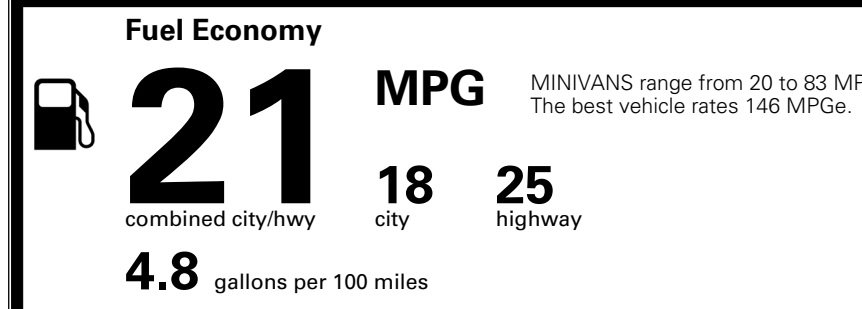

### EPA DOT Fuel Economy and Environment

Gasoline Vehicle

**You spend \$3,250**  
 more in fuel costs over 5 years compared to the average new vehicle.

Annual fuel cost  
**\$2,350**

Actual results will vary for many reasons, including driving conditions and how you drive and maintain your vehicle. The average new vehicle gets 29 MPG and costs \$8,500 to fuel over 5 years. Cost estimates are based on 15,000 miles per year at \$ 3.30 per gallon. MPGe is miles per gasoline gallon equivalent. Vehicle emissions are a significant cause of climate change and smog.