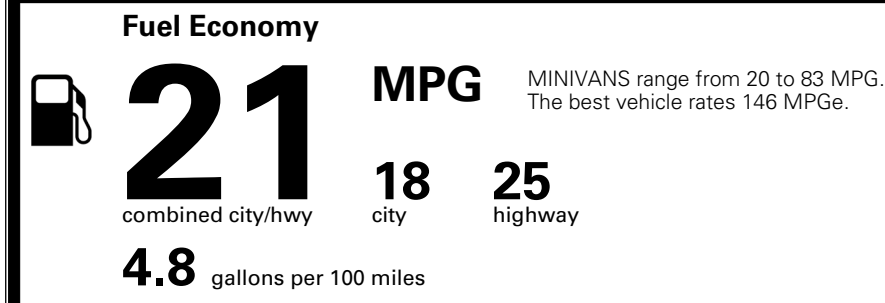

\$495.00
 \$120.00
 \$285.00

MSRP INCLUDING OPTIONS

\$ 42,490.00

INLAND FREIGHT AND HANDLING

\$ 1,545.00

TOTAL MANUFACTURER'S SUGGESTED RETAIL PRICE ▶

\$ 44,035.00

TOTAL ADDITIONAL WEIGHT: 16.4

EPA DOT Fuel Economy and Environment

Gasoline Vehicle

You spend \$3,250 more in fuel costs over 5 years compared to the average new vehicle.

Annual fuel cost \$2,350

Actual results will vary for many reasons, including driving conditions and how you drive and maintain your vehicle. The average new vehicle gets 29 MPG and costs \$8,500 to fuel over 5 years. Cost estimates are based on 15,000 miles per year at \$ 3.30 per gallon. MPGe is miles per gasoline gallon equivalent. Vehicle emissions are a significant cause of climate change and smog.