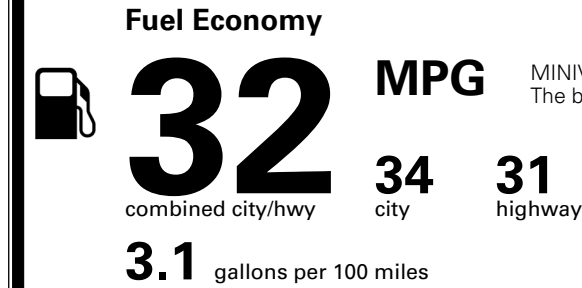

## EPA DOT Fuel Economy and Environment

Gasoline Vehicle

MINIVANS range from 20 to 83 MPG.  
 The best vehicle rates 146 MPGe.

**You save \$750**  
 in fuel costs over 5 years compared to the average new vehicle.