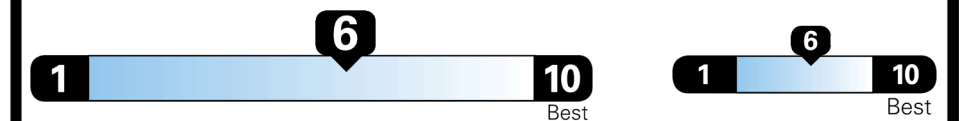

Fuel Economy & Greenhouse Gas Rating (tailpipe only) Smog Rating (tailpipe only)

This vehicle emits 275 grams CO₂ per mile. The best emits 0 grams per mile (tailpipe only). Producing and distributing fuel also create emissions; learn more at fueleconomy.gov.

Actual results will vary for many reasons, including driving conditions and how you drive and maintain your vehicle. The average new vehicle gets 29 MPG and costs $8,500 to fuel over 5 years. Cost estimates are based on 15,000 miles per year at $ 3.30 per gallon. MPGe is miles per gasoline gallon equivalent. Vehicle emissions are a significant cause of climate change and smog.

fueleconomy.gov

Calculate personalized estimates and compare vehicles