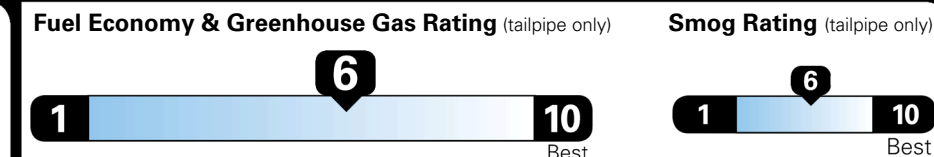

This vehicle emits 275 grams CO₂ per mile. The best emits 0 grams per mile (tailpipe only). Producing and distributing fuel also create emissions; learn more at fueleconomy.gov.

Actual results will vary for many reasons, including driving conditions and how you drive and maintain your vehicle. The average new vehicle gets 29 MPG and costs $8,500 to fuel over 5 years. Cost estimates are based on 15,000 miles per year at $ 3.30 per gallon. MPGe is miles per gasoline gallon equivalent. Vehicle emissions are a significant cause of climate change and smog.

fueleconomy.gov

Calculate personalized estimates and compare vehicles

GOVERNMENT 5-STAR SAFETY RATINGS

Overall Vehicle Score		Not Rated
Based on the combined rating of frontal, side and rollover. Should ONLY be compared to other vehicles of similar size and weight.		
Frontal	Driver	★★★★★
Crash	Passenger	★★★★
Based on the risk of injury in a frontal impact. Should ONLY be compared to other vehicles of similar size and weight.		
Side	Front seat	Not Rated
Crash	Rear seat	Not Rated
Star ratings based on the risk of injury in a side impact.		
Rollover		★★★★
Star ratings based on the risk of rollover in a single-vehicle crash.		

Star ratings range from 1 to 5 stars (★★★★★) with 5 being the highest.
Source: National Highway Traffic Safety Administration (NHTSA).
www.safercar.gov or 1-888-327-4236

Manufacturer's suggested retail price includes Manufacturer's recommended pre-delivery service. License and title fees, state and local taxes and other dealer installed options and accessories are not included in the manufacturer's suggested retail price.

PARTS CONTENT INFORMATION

FOR VEHICLES IN THIS CAR LINE U.S./CANADIAN PARTS CONTENT: 2 %

MAJOR SOURCES OF FOREIGN PARTS: KOREA: 90%

NOTE: PARTS CONTENT DOES NOT INCLUDE FINAL ASSEMBLY, DISTRIBUTION, OR OTHER NON-PARTS COSTS.

FOR THIS VEHICLE FINAL ASSEMBLY POINT: GWANGMYEONG, KOREA

COUNTRY OF ORIGIN ENGINE (MOTOR):

KOREA

TRANSMISSION:

KOREA