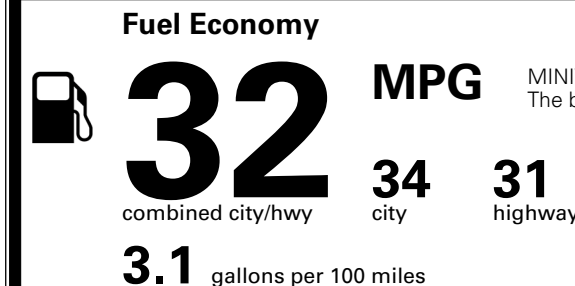

## EPA DOT Fuel Economy and Environment

Gasoline Vehicle

MINIVANS range from 20 to 83 MPG. The best vehicle rates 146 MPGe.

**You save \$750**  
 in fuel costs over 5 years compared to the average new vehicle.