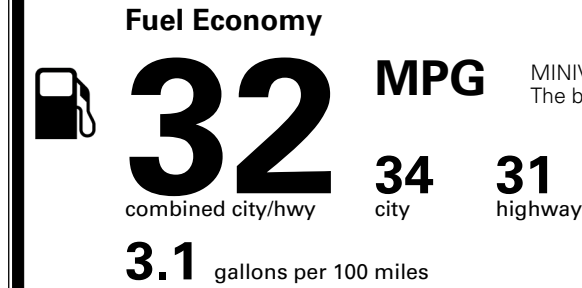

\$285.00
 \$130.00
 \$400.00

MSRP INCLUDING OPTIONS

\$ 44,405.00

INLAND FREIGHT AND HANDLING

\$ 1,545.00

TOTAL MANUFACTURER'S SUGGESTED RETAIL PRICE ▶

\$ 45,950.00

TOTAL ADDITIONAL WEIGHT: 15.3

EPA DOT Fuel Economy and Environment

Gasoline Vehicle

MINIVANS range from 20 to 83 MPG. The best vehicle rates 146 MPGe.

You save \$750
 in fuel costs over 5 years compared to the average new vehicle.

Annual fuel cost
\$1,550