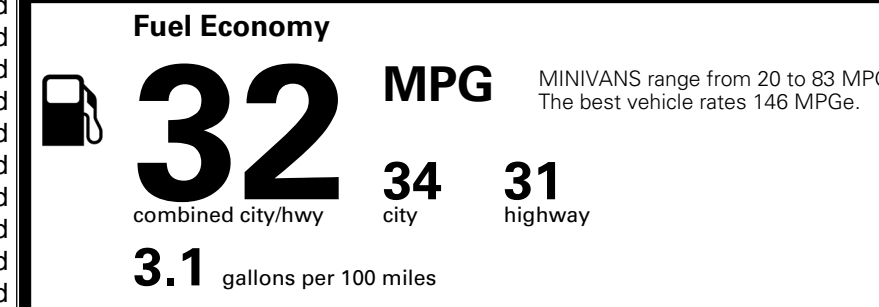

\$495.00
 \$315.00
 \$120.00
 \$400.00
 \$285.00

MSRP INCLUDING OPTIONS

\$ 45,205.00

INLAND FREIGHT AND HANDLING

\$ 1,545.00

TOTAL MANUFACTURER'S SUGGESTED RETAIL PRICE ▶

\$ 46,750.00

TOTAL ADDITIONAL WEIGHT: 33.8

EPA DOT Fuel Economy and Environment

Gasoline Vehicle

You save \$750
 in fuel costs over 5 years compared to the average new vehicle.

Annual fuel cost \$1,550

Actual results will vary for many reasons, including driving conditions and how you drive and maintain your vehicle. The average new vehicle gets 29 MPG and costs \$8,500 to fuel over 5 years. Cost estimates are based on 15,000 miles per year at \$ 3.30 per gallon. MPGe is miles per gasoline gallon equivalent. Vehicle emissions are a significant cause of climate change and smog.