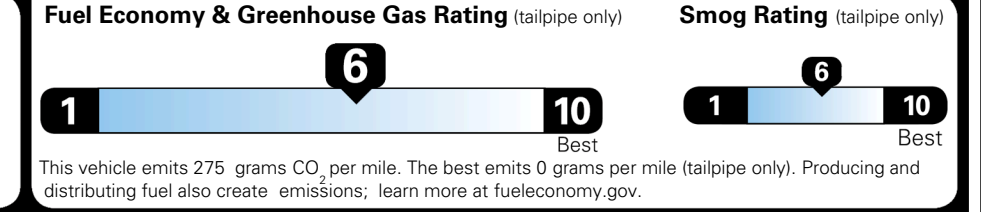

\$495.00
 \$315.00
 \$120.00
 \$400.00
 \$285.00

MSRP INCLUDING OPTIONS

\$ 45,205.00

INLAND FREIGHT AND HANDLING

\$ 1,545.00

TOTAL MANUFACTURER'S SUGGESTED RETAIL PRICE ▶

\$ 46,750.00

TOTAL ADDITIONAL WEIGHT: 33.8

EPA DOT Fuel Economy and Environment

Gasoline Vehicle

You save \$750
 in fuel costs over 5 years compared to the average new vehicle.

Annual fuel cost \$1,550

Actual results will vary for many reasons, including driving conditions and how you drive and maintain your vehicle. The average new vehicle gets 29 MPG and costs \$8,500 to fuel over 5 years. Cost estimates are based on 15,000 miles per year at \$ 3.30 per gallon. MPGe is miles per gasoline gallon equivalent. Vehicle emissions are a significant cause of climate change and smog.