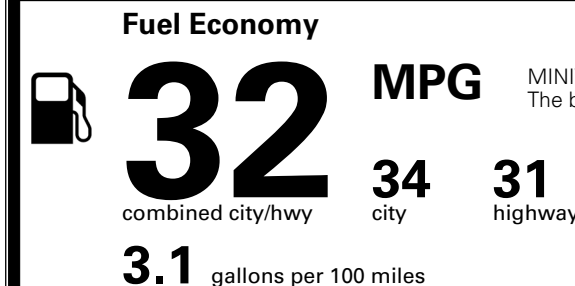

\$495.00
 \$315.00
 \$120.00
 \$80.00

MSRP INCLUDING OPTIONS

\$ 44,200.00

INLAND FREIGHT AND HANDLING

\$ 1,495.00

TOTAL MANUFACTURER'S SUGGESTED RETAIL PRICE ▶

\$ 45,695.00

TOTAL ADDITIONAL WEIGHT: 15.8

EPA DOT Fuel Economy and Environment

Gasoline Vehicle

MINIVANS range from 20 to 83 MPG. The best vehicle rates 146 MPGe.

You save \$750
 in fuel costs over 5 years compared to the average new vehicle.

Annual fuel cost
\$1,550